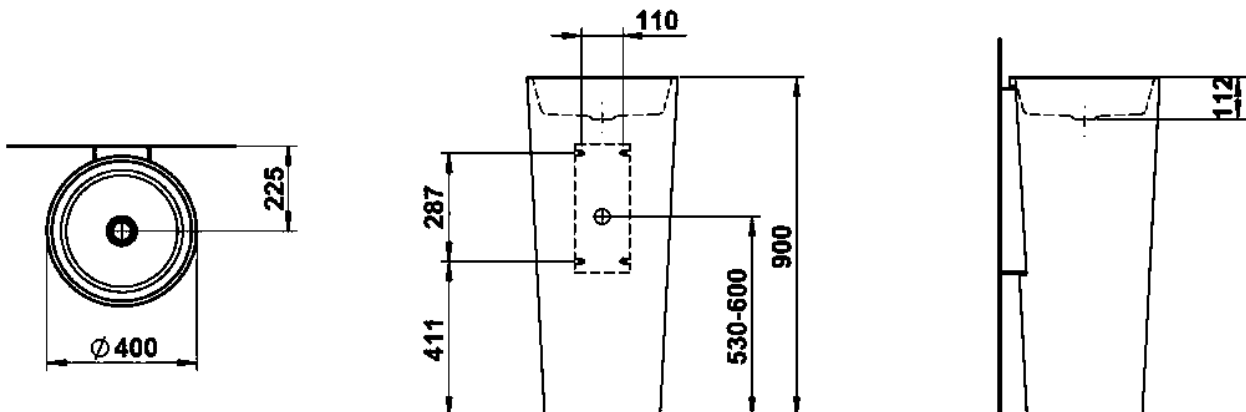

SCOPIO

Floorstanding washbasin, with wall connection, glazed steel, without tap bank, without tap hole, without overflow, including fixing set, drain valve

DIMENSIONS

Length	400 mm
Width	425 mm
Height	900 mm

COLOUR AND FINISH

000 White

OPTIONS

112 - without tap hole, without overflow

Back glazed

Bowl length (mm) : 400

Bowl position : Central

Bowl width (mm) : 425

Fixing kit : Included

Glazed base

Installation type : Floor-standing

Internal Shape : 1 - Round

Material : Glazed steel

Net weight (kg) : 23

Overflow type : Standard

Plug and Waste : Included

Shape : Round

Taphole configuration : 1 taphole in the middle

Trap : Included

Waste : Included

Weight (Kg) : 23

Without overflow

TECHNICAL DRAWINGS

SCOPIO