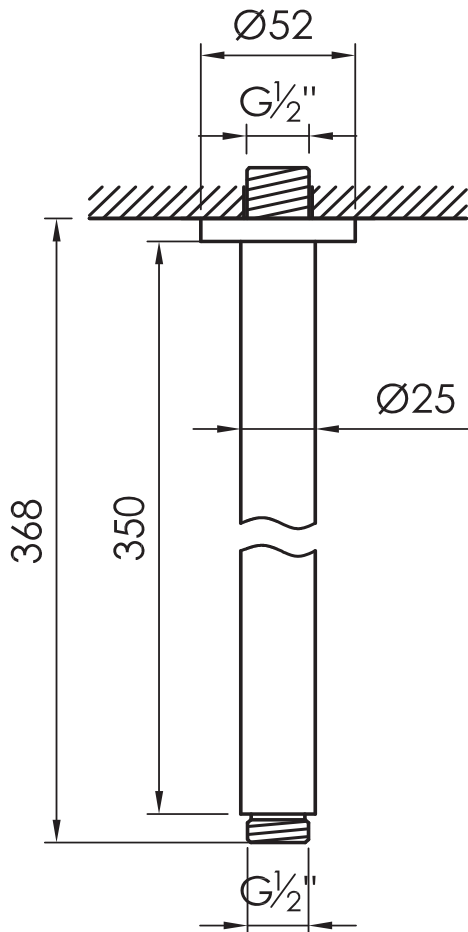

JEE-O slimline ceiling shower 35

Article code:

801-6830

● Brushed

801-6833

● Structured black

801-6834

● PVD coated bronze

801-6835

● PVD coated matt gold

Material:

Stainless Steel r304

Cleaning instructions:

download JEE-O shower and taps manual on our website: www.jee-o.com

Note: to complete with JEE-O slimline shower heads

Connection:

Thread:

G 1/2" (ø15mm / 0.6")

British Standard Pipe (BSP)

Dimension package:

Total weight:

Package weight:

L 39.5 x W 6 x H 4 cm

0.4 kg