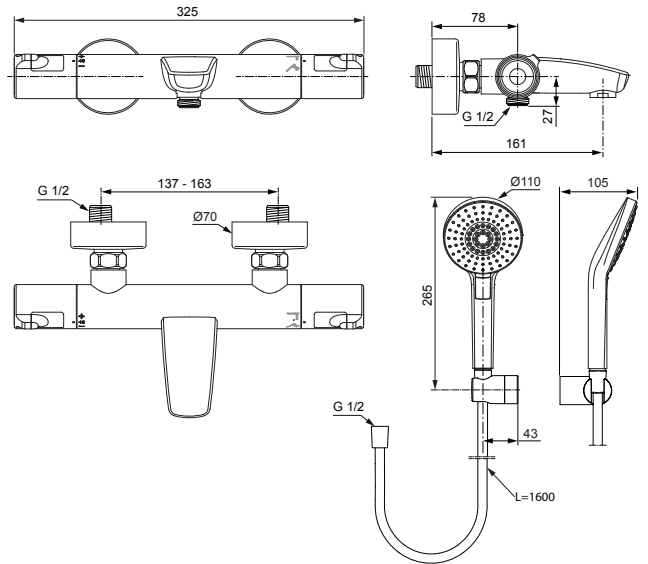

Ceratherm T50 A7696 ..

Ideal Standard

Produced from: April 2021

Shower Thermostat
chrome **A7696AA**

Pos.	Description	Part-Number	Qty.	Pos.	Description	Part-Number	Qty.
1	Handle cpl.	A 861 382 AA	1 Set	11	Shower hose 1600mm	A 3330 AA	1 pcs
2	Thermostatic Cartridge cpl.	A 861 371 NU	1 pcs	12	Handshower holder	B 960 925 AA	1 pcs
3	Stop valve with diverter	A 861 375 NU	1 Set				
4	Thread ring + stopring cpl.	A 861 376 NU	1 Set				
5	Connection nipple cpl.	A 861 387 NU	1 Set				
6	Non-return valve	A 861 372 NU	1 Set				
7	Nipple G1/2 outside cpl.	A 861 374 NU	1 Set				
8	Aerator	A 963 181 NU	1 pcs				
9	Escutcheon	B 960 242 AA	1 pcs				
10	Handspray Ø110-3F-8l/min	B 2231 AA	1 pcs				