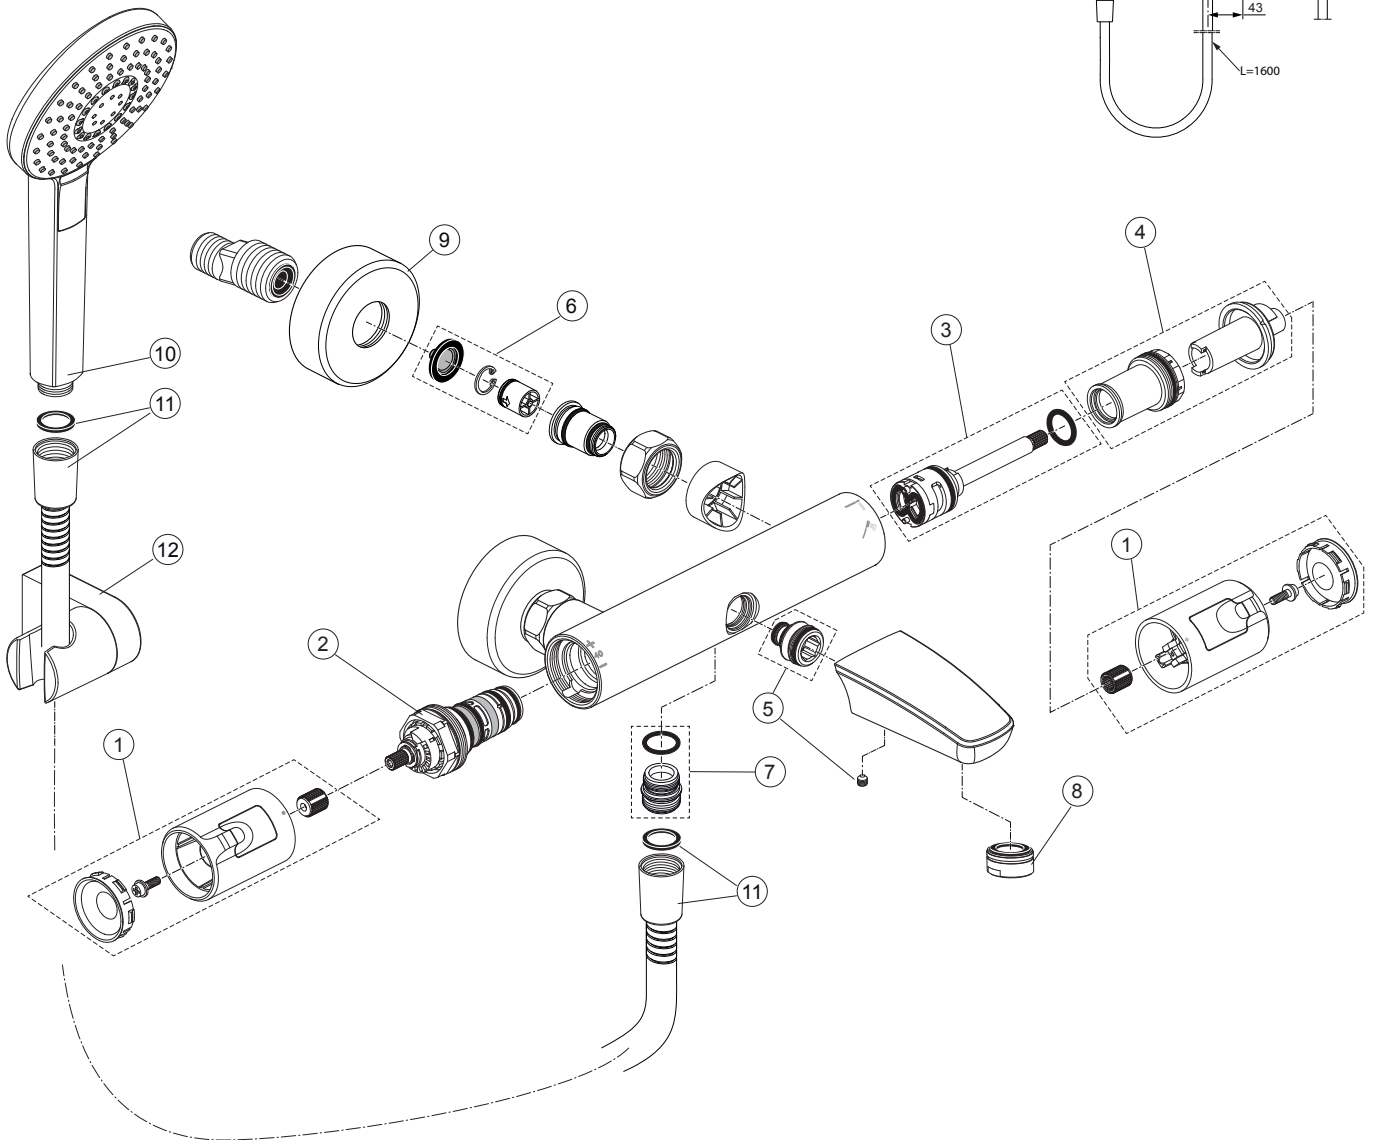

Ceratherm T50 A7696 ..

Ideal Standard

Produced from: April 2021

Shower Thermostat
chrome **A7696AA**

Pos.	Description	Part-Number	Qty.	Pos.	Description	Part-Number	Qty.
1	Handle cpl.	A 861 382 AA	1 Set	11	Shower hose 1600mm	A 3330 AA	1 pcs
2	Thermostatic Cartridge cpl.	A 861 371 NU	1 pcs	12	Handshower holder	B 960 925 AA	1 pcs
3	Stop valve with diverter	A 861 375 NU	1 Set				
4	Thread ring + stopring cpl.	A 861 376 NU	1 Set				
5	Connection nipple cpl.	A 861 387 NU	1 Set				
6	Non-return valve	A 861 372 NU	1 Set				
7	Nipple G1/2 outside cpl.	A 861 374 NU	1 Set				
8	Aerator	A 963 181 NU	1 pcs				
9	Escutcheon	B 960 242 AA	1 pcs				
10	Handspray Ø110-3F-8l/min	B 2231 AA	1 pcs				