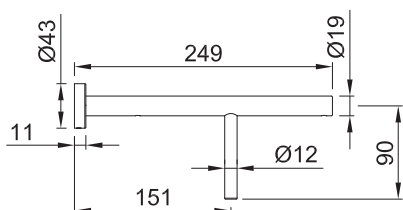

JEE-O slimline towel rack

Article code:

801-0070

● Brushed

801-0073

● Structured black

801-0074

● PVD coated bronze

801-0075

● PVD coated matt gold

Material:

Stainless Steel r304

Cleaning instructions:

download JEE-O shower and taps manual on our website: www.jee-o.com

Dimension package:

L 75 x W 26.5 x H 11.5 cm