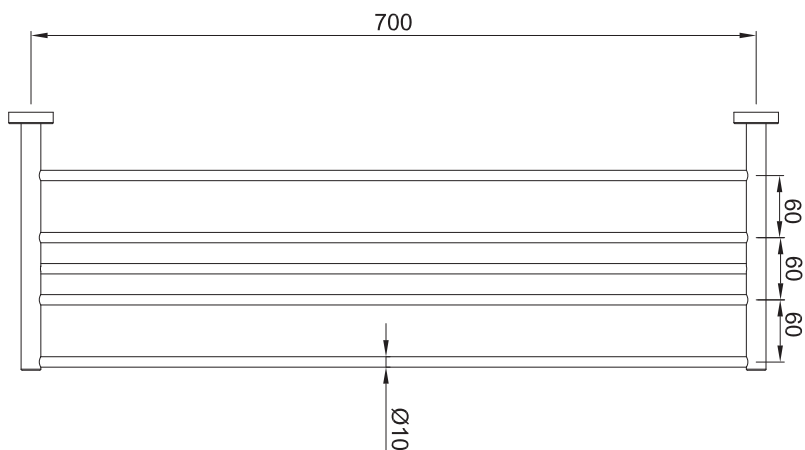

JEE-O slimline towel rack

Article code:

801-0070

● Brushed

801-0073

● Structured black

801-0074

● PVD coated bronze

801-0075

● PVD coated matt gold

Material:

Stainless Steel r304

Cleaning instructions:

download JEE-O shower and taps manual on our website: www.jee-o.com

Dimension package:

L 75 x W 26.5 x H 11.5 cm