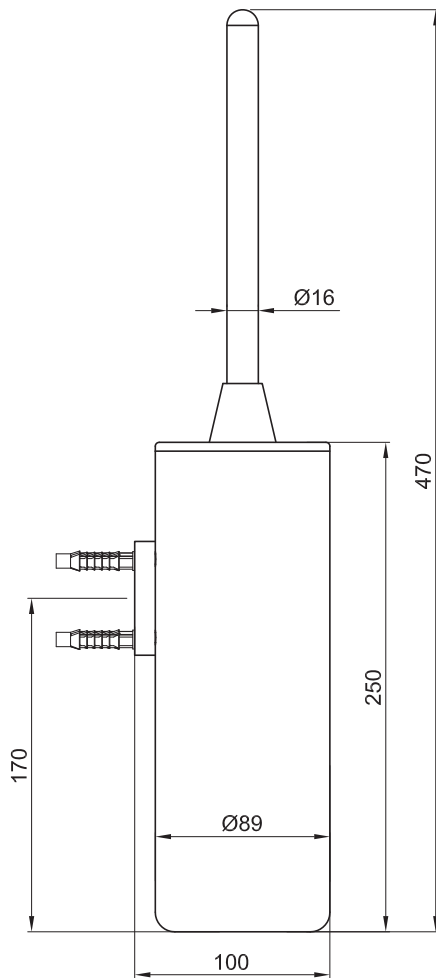

JEE-O cone toilet brush

Article code:

901-0030

● Brushed

901-0036

● PVD coated gun metal

Material:

Stainless Steel r304

Cleaning instructions:

download JEE-O shower and taps manual on our website: www.jee-o.com

Dimension package:

L 49 x W 14 x H 11 cm

Total weight:

1.95 kg

Package weight:

0.25 kg