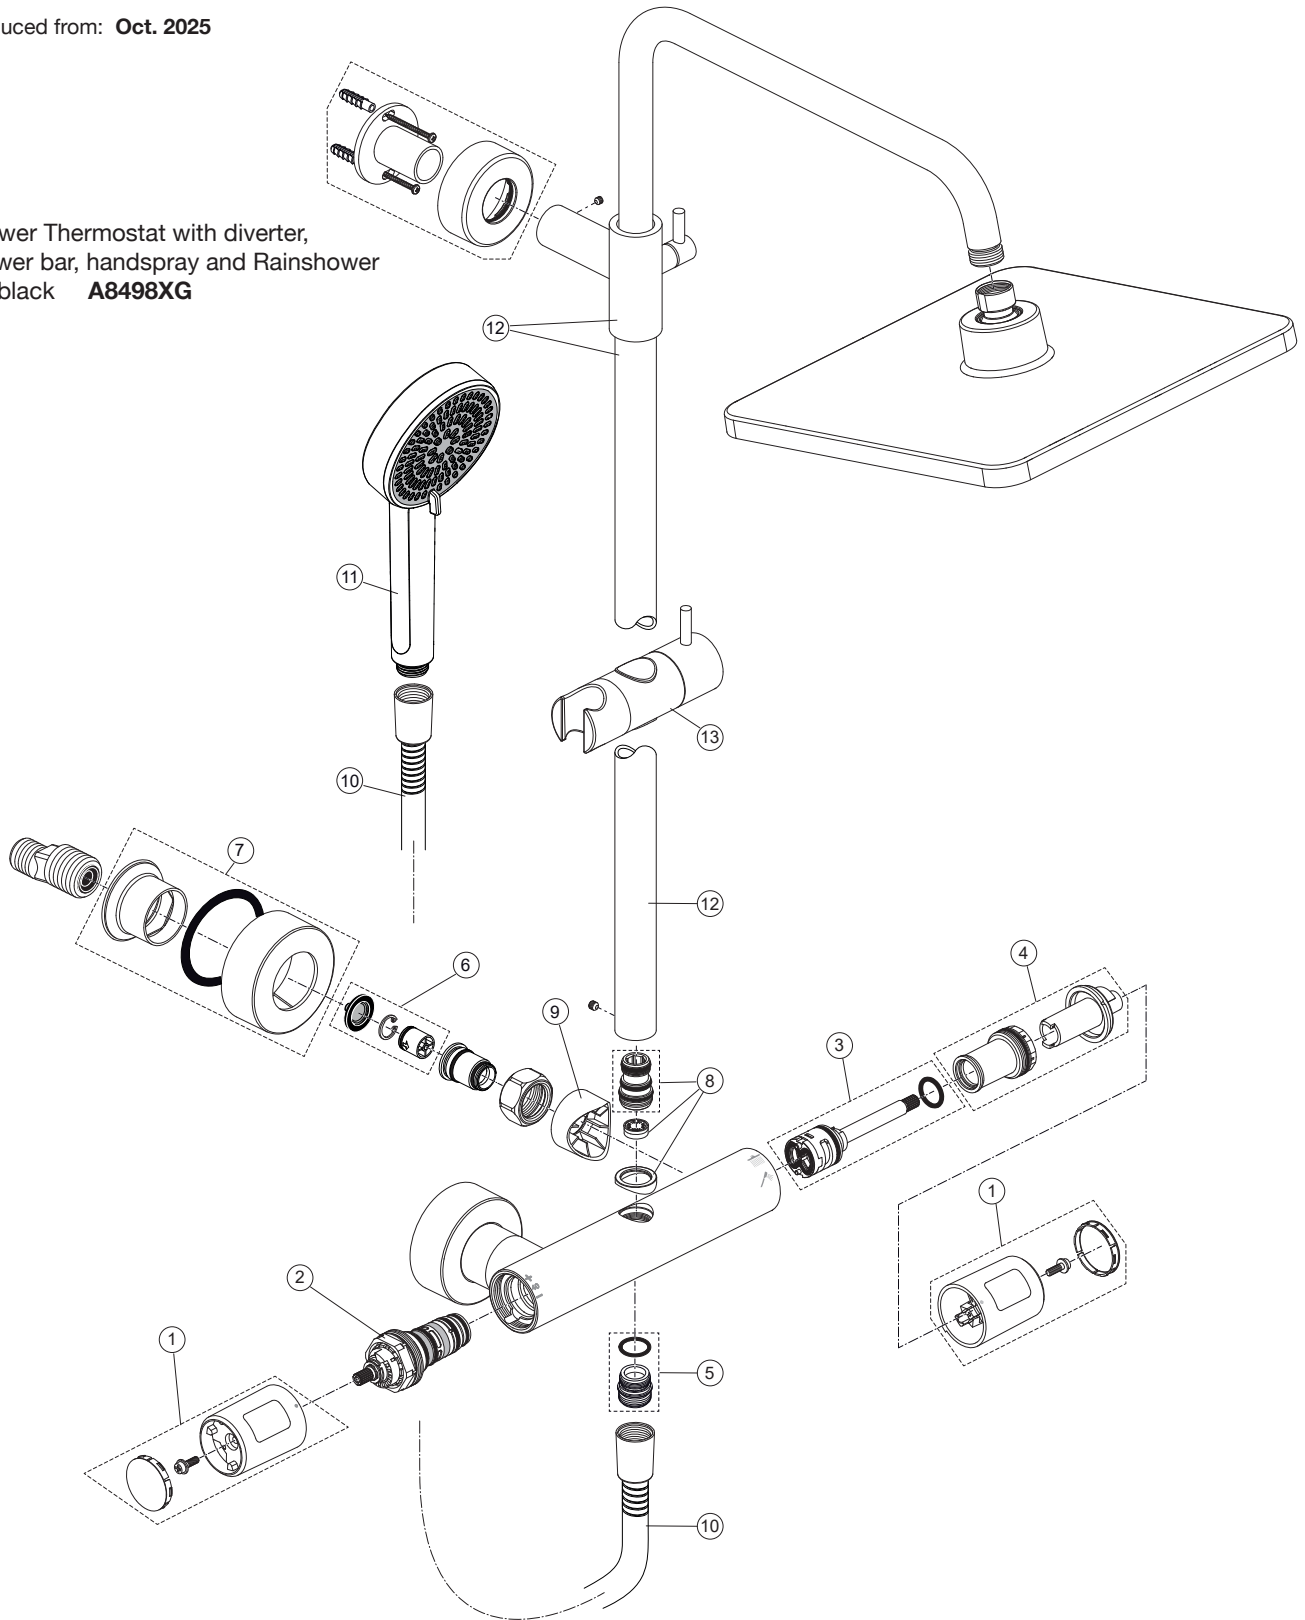

Ceratherm T25 N A8498XG

Produced from: Oct. 2025

Shower Thermostat with diverter,
shower bar, handspray and Rainshower
silk black **A8498XG**

Pos.	Description	Part-Number	Qty.	Pos.	Description	Part-Number	Qty.
1	Handle cpl.	A 861 822 XG	1 Set	11	Handspray 8l/min 2F	BD 580 XG	1 pcs
2	Thermostatic Cartridge cpl.	A 861 371 NU	1 pcs	12	Shower bar w. holder cpl.	A 861 544 XG	1 Set
3	Stop valve with diverter	A 861 375 NU	1 Set	13	Slider & holder f. handshr.	B 962 015 XG	1 Set
4	Thread ring + stopring cpl.	A 861 376 NU	1 Set				
5	Nipple G1/2 outside cpl.	A 861 374 NU	1 Set				
6	Non-return valve	A 861 372 NU	1 Set				
7	Escutcheon	B 961 016 XG	2 Set				
8	Connection nipple cpl.	A 861 543 XG	1 Set				
9	Escutcheon Ø37	A 861 815 XG	2 pcs				
10	Shower hose 1750 mm	BE 175 XG	1 pcs				