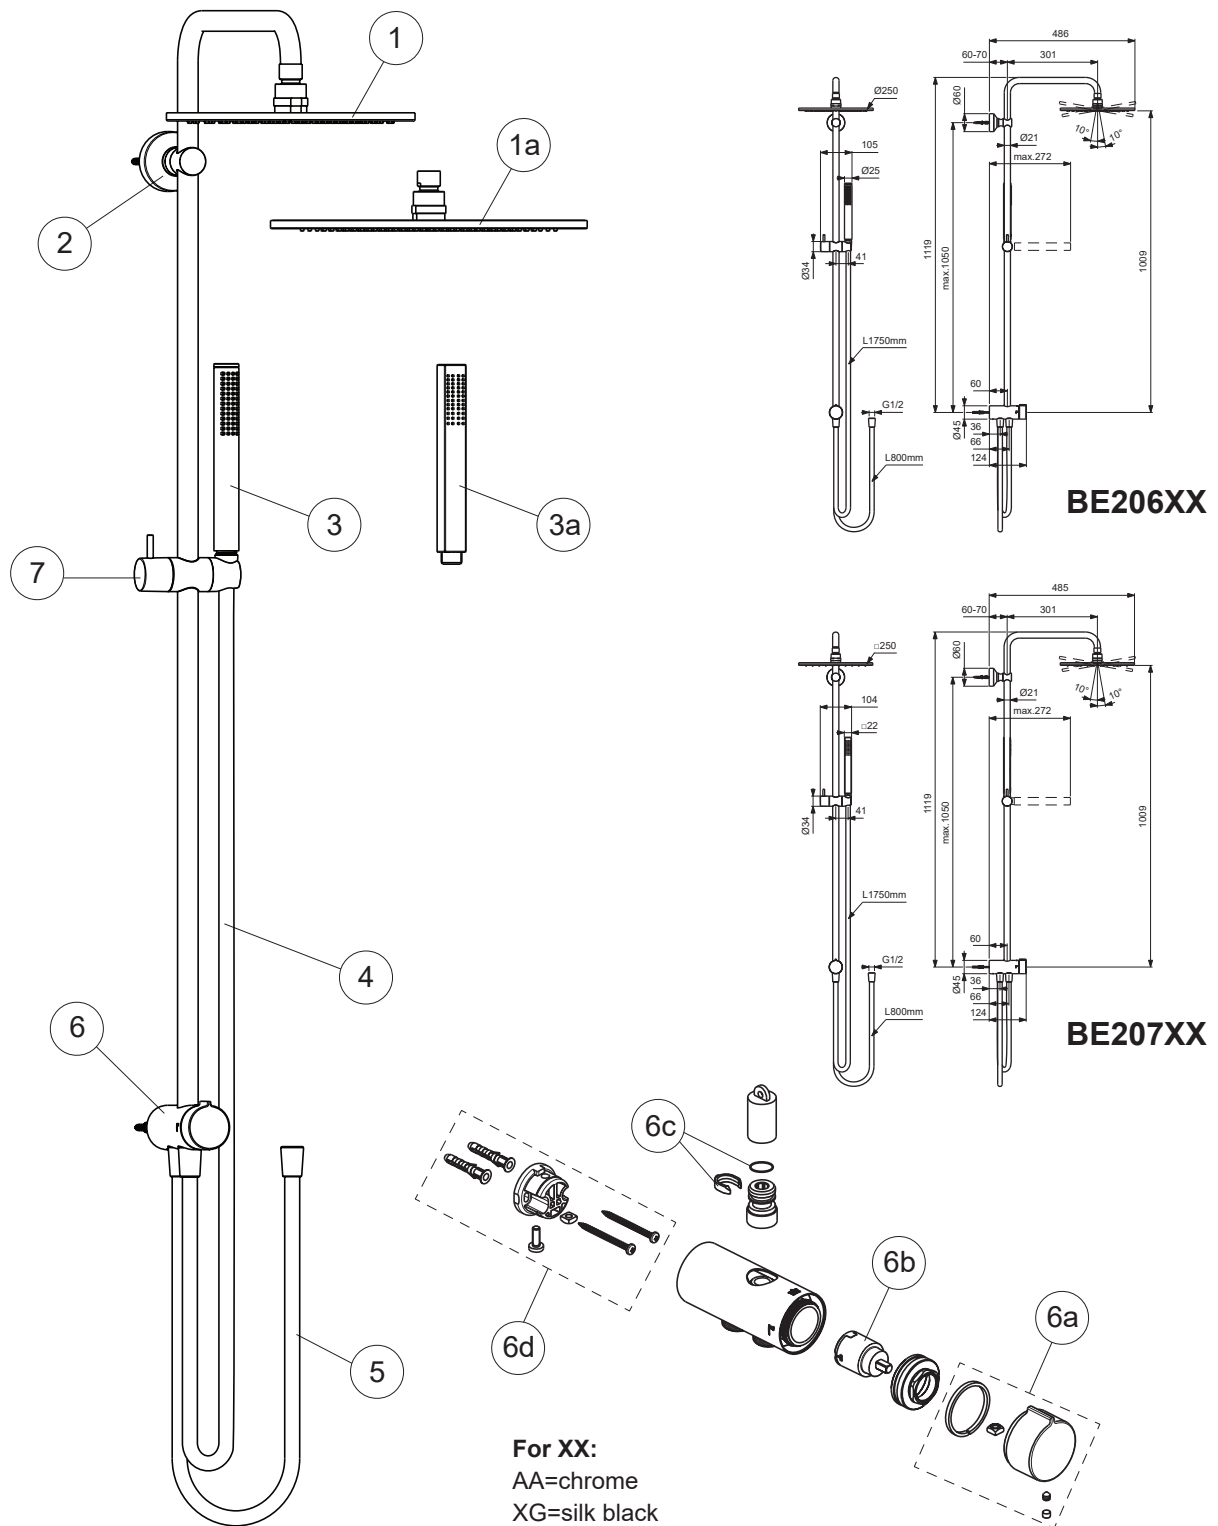

CERATWIST T25M

Ideal Standard

Pos.	Signify	Spare parts-Nr.	Quantity	Pos.	Signify	Spare parts-Nr.	Quantity
1	Rain shower Ø250-12L/min	A8564MY*/XG	1 Pcs.	6c	Sealing set	B962010NU	1 Set
1a	Rain shower □250-12L/min	A8565MY*/XG	1 Pcs.	6d	Wall bracket	B962011NU	1 Set
2	Shower bar holder	A861562XX	1 Set	7	Slider set	B962015XX	1 Set
3	Handshower Ø25-8 l/min	BC774XX	1 Pcs.				
3a	Handshower □22-8 l/min	BD320XX	1 Pcs.				
4	Shower hose 1750mm	BE175XX	1 Pcs.				
5	Shower hose 800mm	B961890XX	1 Pcs.				
6	Exposed diverter	B961798XX	1 Set				
6a	Handle	B962009AA	1 Set				
6b	Diverter cartridge two-way	B962008NU	1 Pcs.				

*Polished Stainless Steel