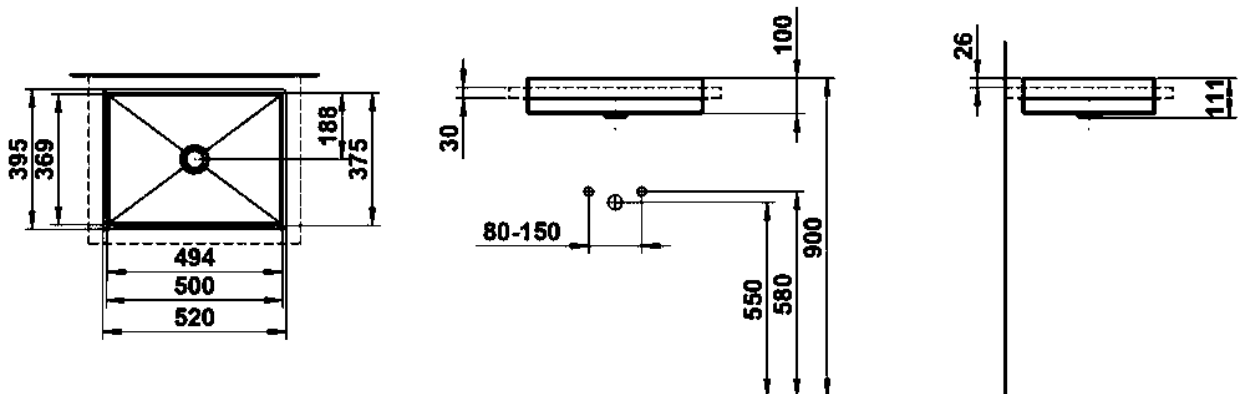

METAPHOR

Drop-in washbasin, glazed steel, without tap bank, without tap hole, without overflow, including fixing set

DIMENSIONS

Length	500 mm
Width	375 mm
Height	111 mm

COLOUR AND FINISH

<input type="checkbox"/>	000 White
--------------------------	-----------

Installation type : Drop-in / Countertop

Internal Shape : 6 - Rectangular

Material : Glazed steel

Net weight (kg) : 9.6

Overflow type : Standard

Plug and Waste : Included

Shape : Rectangular

Taphole configuration : No tapholes

Trap : Not included

Waste : Included

Weight (Kg) : 9.6

Without overflow

TECHNICAL DRAWINGS

METAPHOR

Metaphor is a basin that redefines the space through its shape. Rectangular, clear, and precise, it radiates unmistakable elegance. The slim radii give it a delicate, almost sculptural lightness, making the design both modern and subtle. Despite its generous dimensions, Metaphor remains light and unobtrusive. It doesn't dominate but harmoniously integrates into the room while offering exceptional spaciousness.

Every line and transition is deliberately chosen to make the basin a masterpiece of reduction. The rectangular form stands for clarity and structure, while the gentle curves provide a soft, pleasant touch.