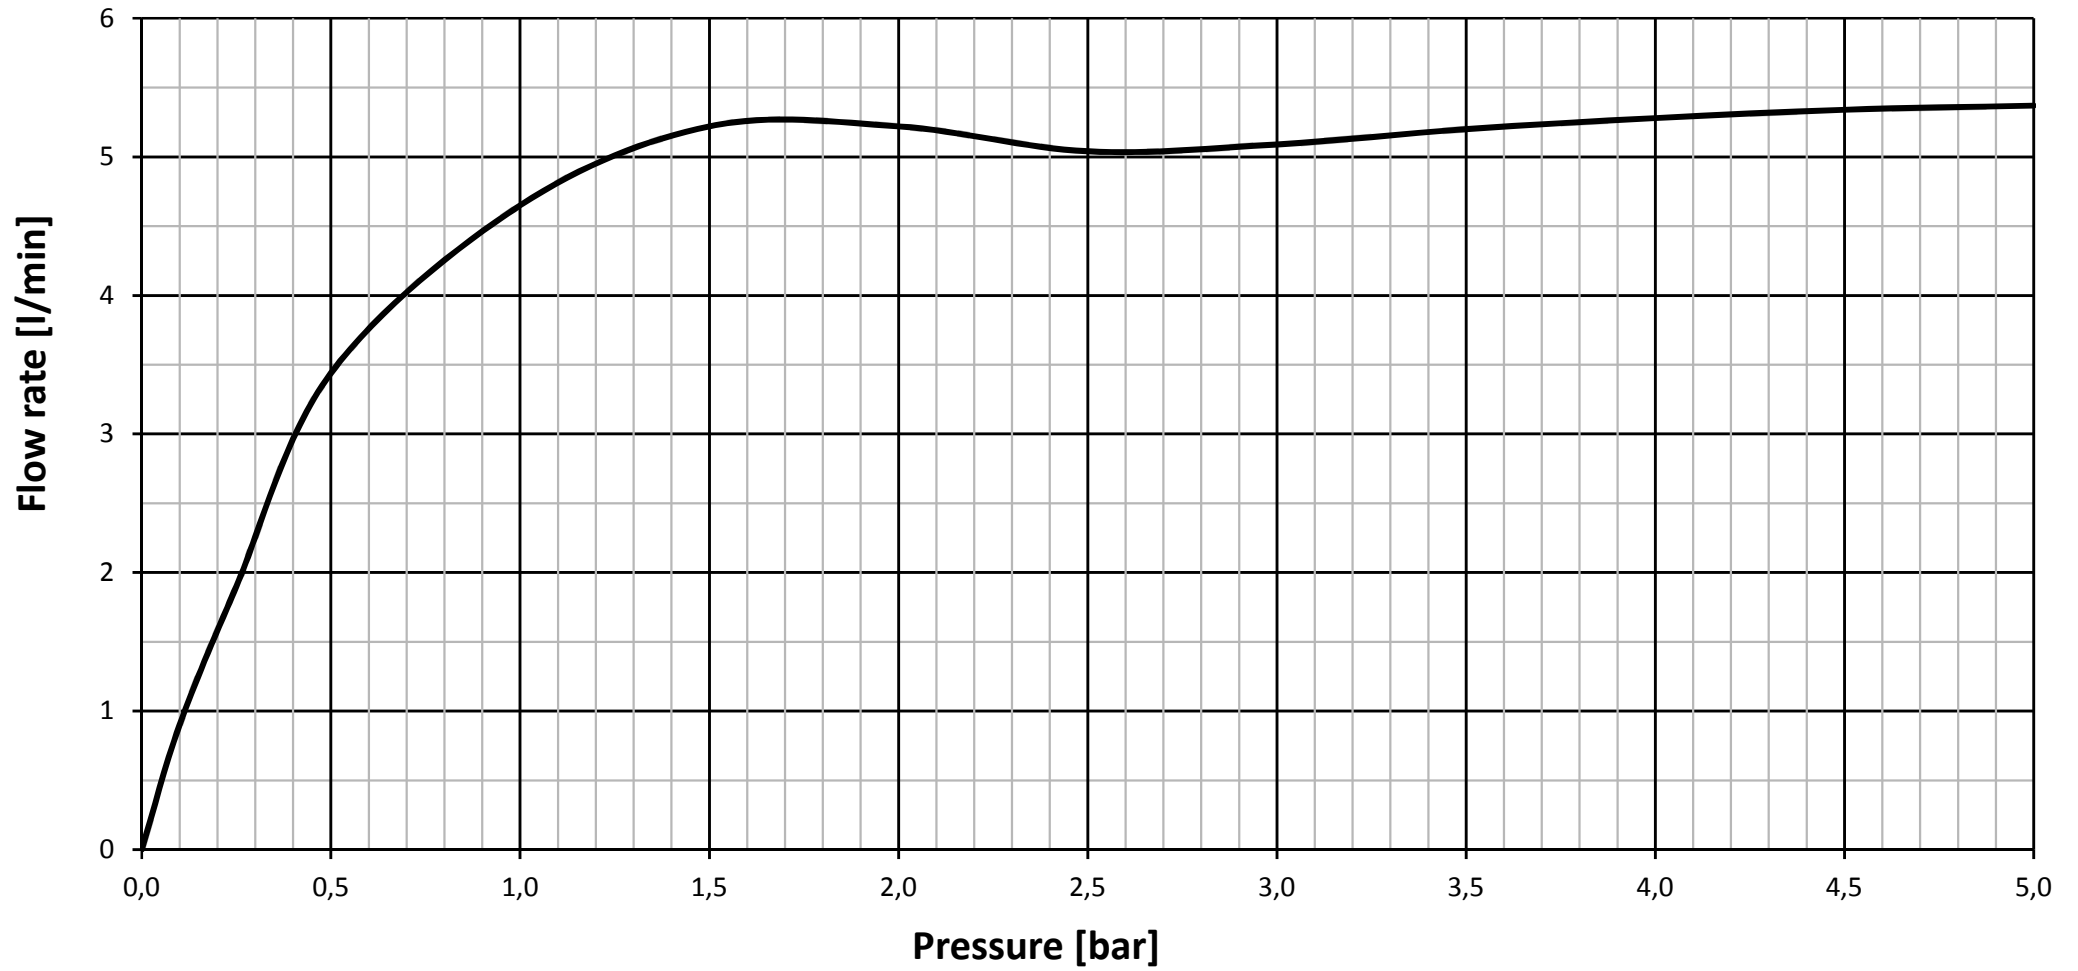

A7022XX - outlet series **valid from Jun.2019**

— Flow rate in mixed water position

A7022AA - outlet series

Date of Expiry Jun.2019

— Flow rate in mixed water position