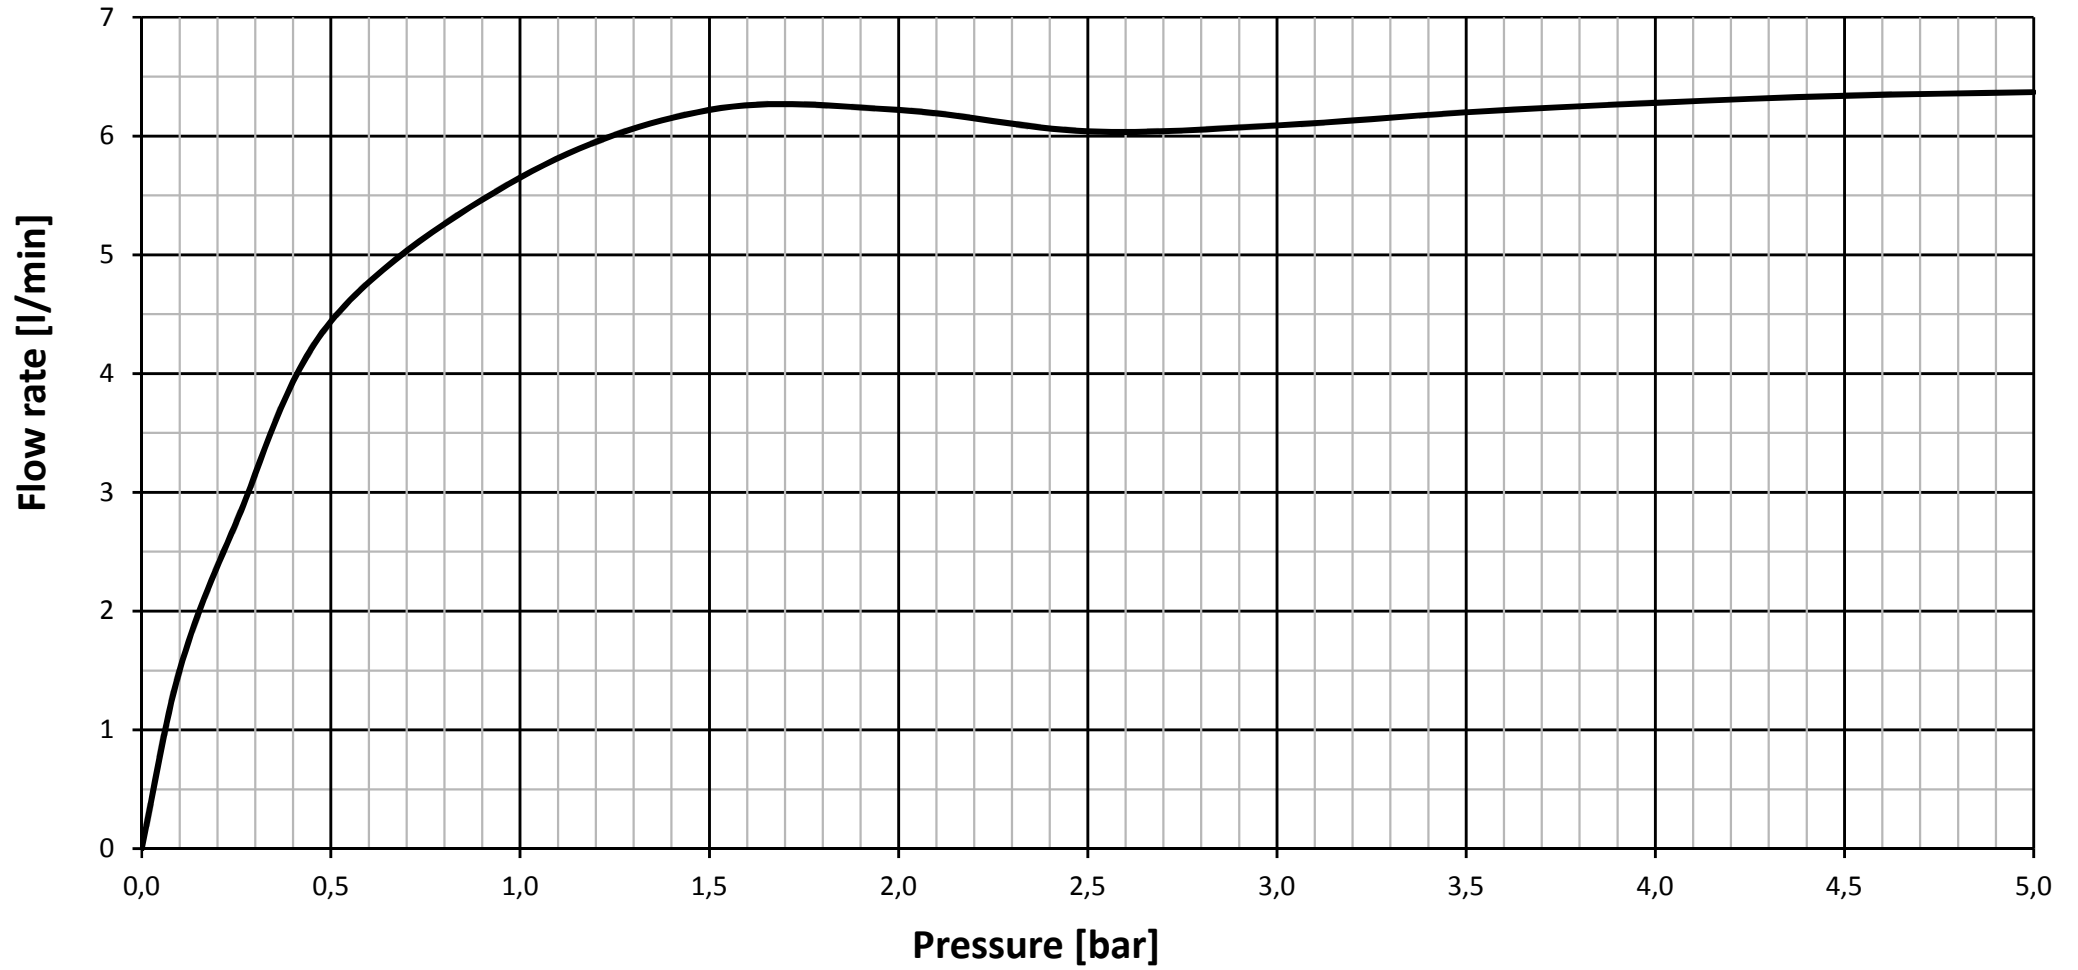

A7022XX - outlet series **valid from Jun.2019**

— Flow rate in mixed water position

A7022AA - outlet series

Date of Expiry Jun.2019

— Flow rate in mixed water position