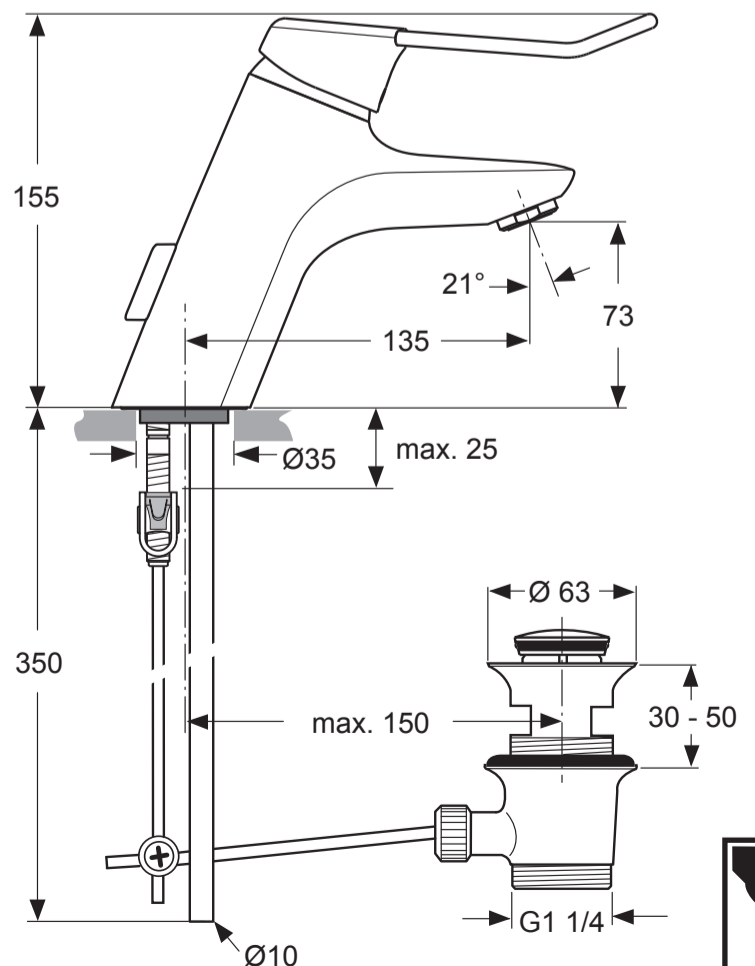

Ideal Standard International NV
Corporate Village - Gent Building
Da Vincilaan 2
1935 Zaventem
Belgium

www.idealstandardinternational.com