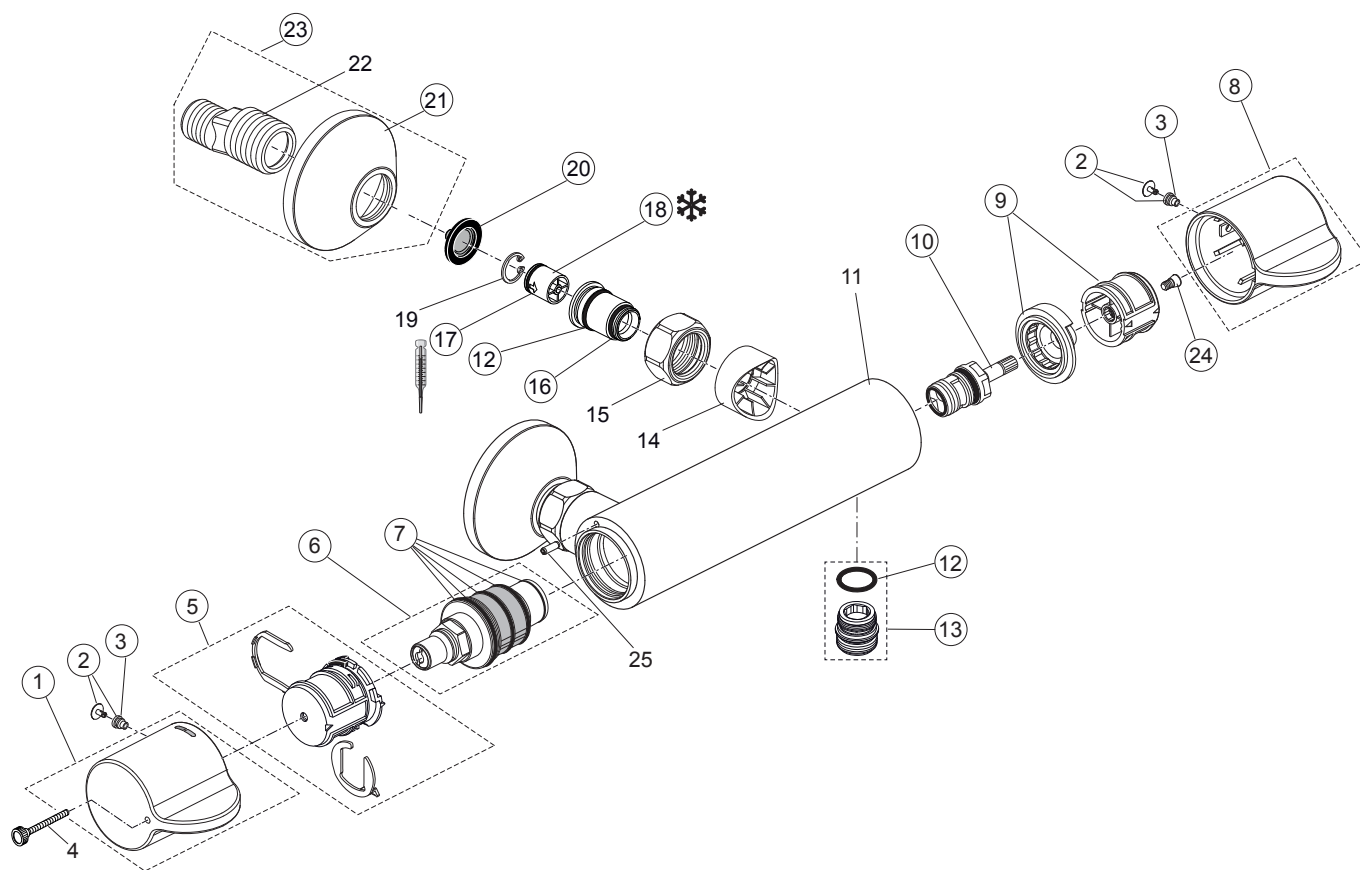

Produced from: **April 2017**

Thermostat with
function desinfection

Pos.	Description	Part-Number	Qty.	Pos.	Description	Part-Number	Qty.
1	Handle for Temp. cpl.	A 861 195 AA	1 Set	15	Coupling nut G3/4 - SW30		
2	Handle cap + screw	A 962 149 AA*	1 pcs	16	O - Ring Ø 14 x 1,78	A 962 605 NU	2 pcs
3	Srew M5x5	A 961 095 NU	1 pcs	17	Non-return valve (Hot water)	N 042 977 NU	1 pcs
4	Knurled head screw M3x30			18	Non-return valve (Cold water)	F 960 942 NU	1 pcs
5	Temp. adjustment cpl.	A 963 427 NU	1 Set	19	Lock ring		
6	Thermostatic Cartridge	A 962 229 NU	1 pcs	20	Strainer (screen)	A 962 595 NU	2 pcs
7	Repair-Set Cartridge	A 962 230 NU	1 Set	21	Escutcheon	A 960 914 AA	1 pcs
8	Volume control handle cpl.	A 861 196 AA	1 Set	22	S-Connector		
9	Handle insert + stopring	A 963 432 NU	1 Set	23	S-Connector complete	A 960 916 AA	2 Set
10	Cartridge G1/2 90° le.op.	A 963 033 NU	1 pcs	24	Srew M4	A 961 337 NU	1 pcs
11	Body			25	Pin 3x10mm DIN 1474		
12	O - ring Ø 17 x 2	A 961 810 NU	2 pcs				
13	Nipple complete G1/2	A 963 651 NU	1 pcs				
14	Escutcheon						

* Universal-Set (not all parts needed)