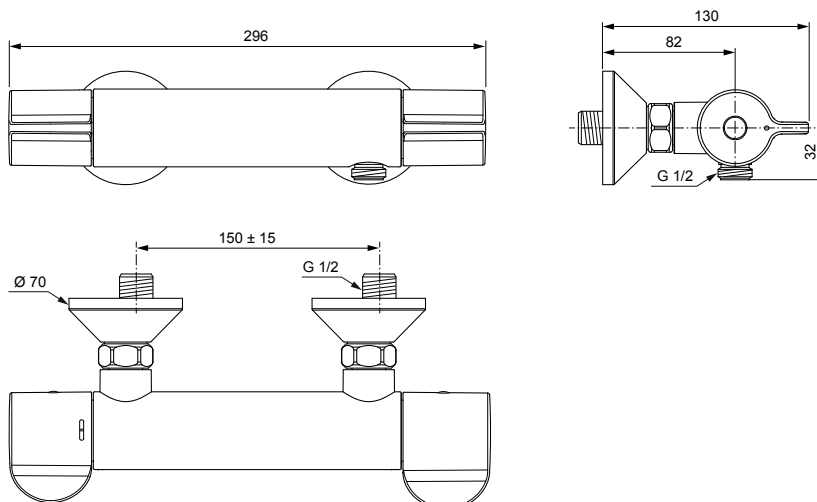

Produced from: **April 2017**

Thermostat with
function desinfection

Pos.	Description	Part-Number	Qty.	Pos.	Description	Part-Number	Qty.
1	Handle for Temp. cpl.	A 861 195 AA	1 Set	15	Coupling nut G3/4 - SW30		
2	Handle cap + screw	A 962 149 AA*	1 pcs	16	O - Ring Ø 14 x 1,78	A 962 605 NU	2 pcs
3	Srew M5x5	A 961 095 NU	1 pcs	17	Non-return valve (Hot water)	N 042 977 NU	1 pcs
4	Knurled head screw M3x30			18	Non-return valve (Cold water)	F 960 942 NU	1 pcs
5	Temp. adjustment cpl.	A 963 427 NU	1 Set	19	Lock ring		
6	Thermostatic Cartridge	A 962 229 NU	1 pcs	20	Strainer (screen)	A 962 595 NU	2 pcs
7	Repair-Set Cartridge	A 962 230 NU	1 Set	21	Escutcheon	A 960 914 AA	1 pcs
8	Volume control handle cpl.	A 861 196 AA	1 Set	22	S-Connector		
9	Handle insert + stopring	A 963 432 NU	1 Set	23	S-Connector complete	A 960 916 AA	2 Set
10	Cartridge G1/2 90° le.op.	A 963 033 NU	1 pcs	24	Srew M4	A 961 337 NU	1 pcs
11	Body			25	Pin 3x10mm DIN 1474		
12	O - ring Ø 17 x 2	A 961 810 NU	2 pcs				
13	Nipple complete G1/2	A 963 651 NU	1 pcs				
14	Escutcheon						