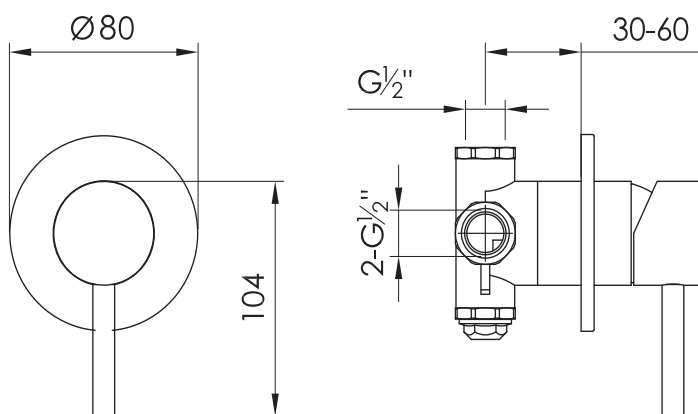

# JEE-O slimline mixer O1 small

Article code:	800-2400 ● Brushed 800-2403 ● Structured black 800-2404 ● PVD coated bronze 800-2405 ● PVD coated matt gold	Connection: Thread:	3 x G 1/2" (ø15mm / 0.6") British Standard Pipe (BSP)
Material:	Stainless Steel r304	Dimension package:	L 23 x W 15 x H 16 cm
Cleaning instructions:	download JEE-O shower and taps manual on our website: <a href="http://www.jee-o.com">www.jee-o.com</a>	Total weight:	1,26 kg
Cartridge:	Sedal ceramic mixing mechanism (40mm), item code 005-0102	Package weight:	0,27 kg
Flow at water of 38°C / 100,4°F:	11l / 2,9gal p/m at 3bar pressure	7 year warranty - The general conditions can be found on our website: <a href="http://www.jee-o.com/downloads">www.jee-o.com/downloads</a>	
		HS code:	84818011900
		Approvals:	SLS BS EN 817