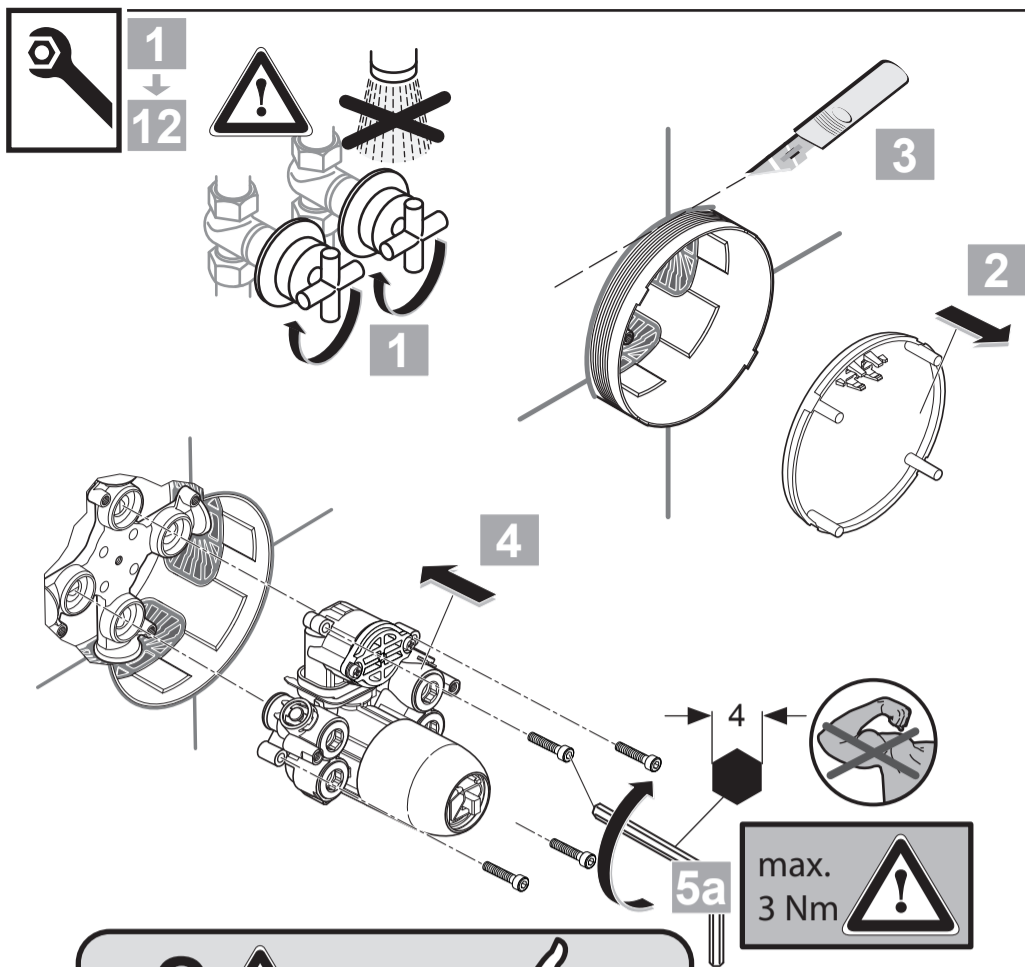

**CONNECT BLUE**  
 A 5801 .. A5944 ..

0612 / A 866 525  
 (+ A 866 612)  
 Made in Germany

Ideal Standard International BVBA  
 Chaussée de Wavre, 1789 - box 15  
 1160 Bruxelles  
 Belgium

www.idealstandardinternational.com