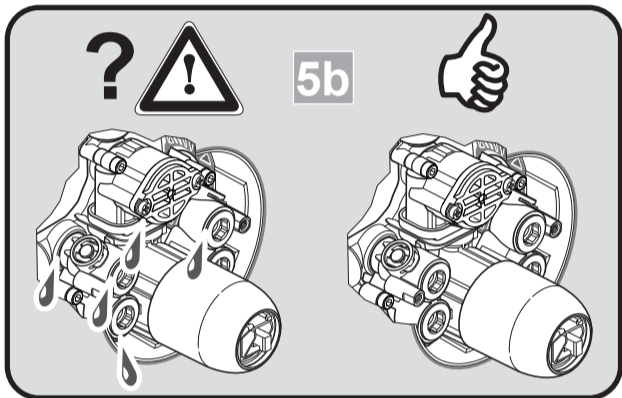

**CONNECT BLUE**  
 A 5801 .. A5944 ..

0612 / A 866 525  
 (+ A 866 612)  
 Made in Germany

Ideal Standard International BVBA  
 Chaussée de Wavre, 1789 - box 15  
 1160 Bruxelles  
 Belgium

www.idealstandardinternational.com