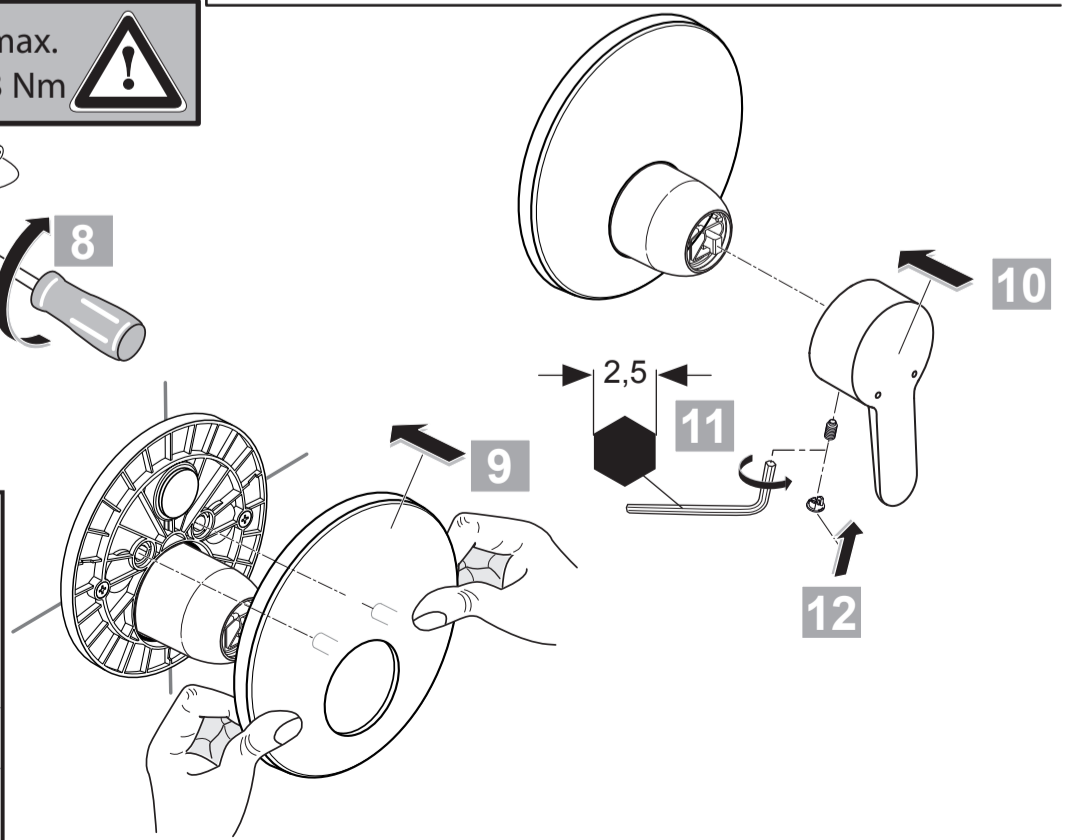

P	bar		MAX. 10		5			Q (3 bar)
	T	°C		MAX. 80		65			l/min
						55			25