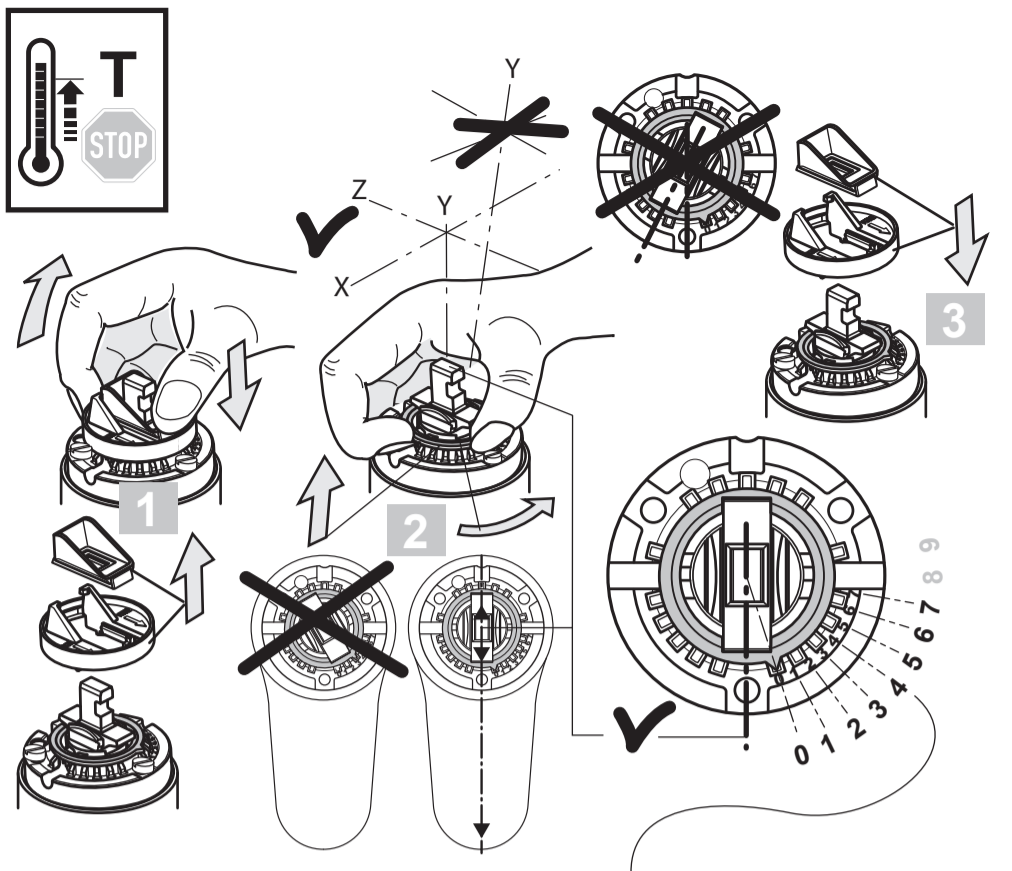

**CONNECT BLUE**  
 A 5801 .. A5944 ..

0612 / A 866 525  
 (+ A 866 612)  
 Made in Germany

Ideal Standard International BVBA  
 Chaussée de Wavre, 1789 - box 15  
 1160 Bruxelles  
 Belgium

www.idealstandardinternational.com