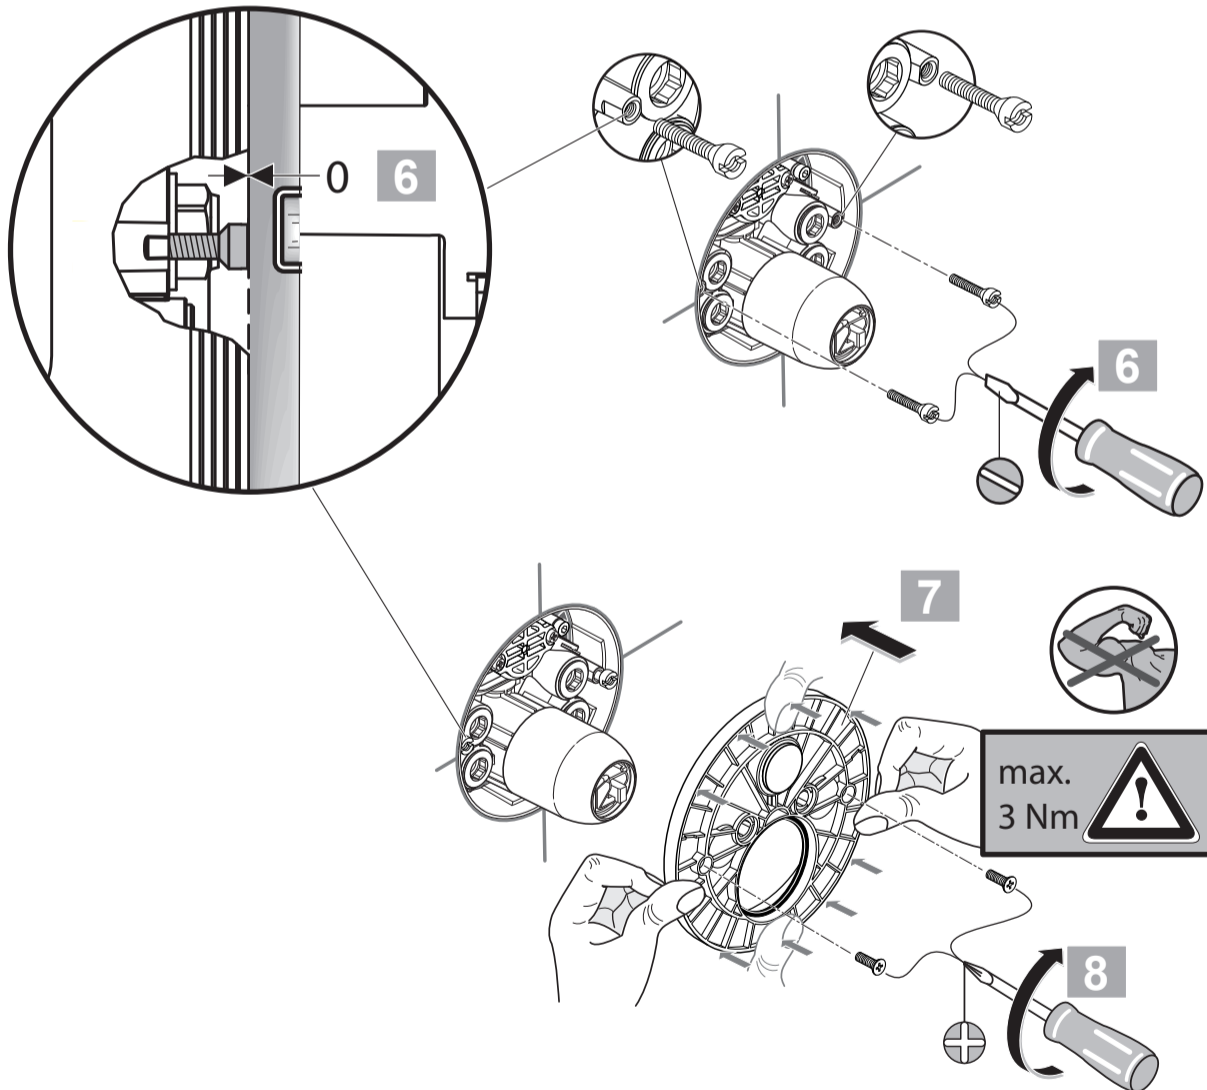

P	bar		MAX. 10		5			Q (3 bar)
	T	°C		MAX. 80		65			l/min
						55			25