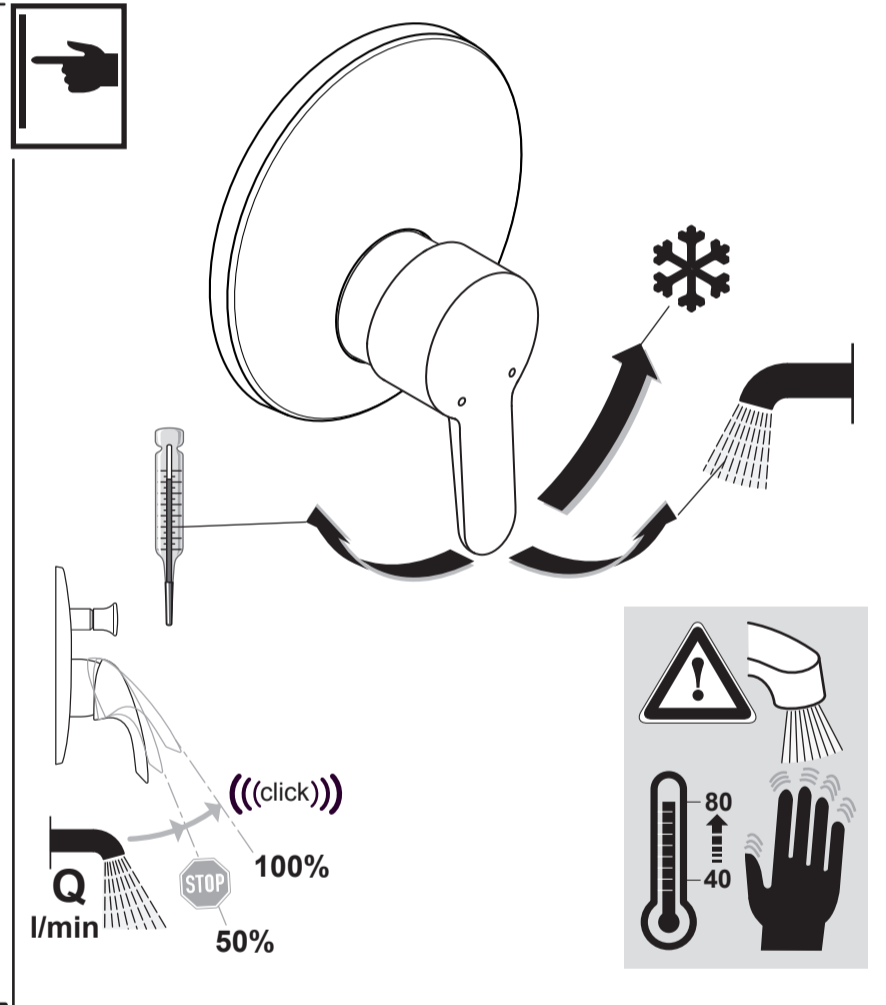

P	bar		MAX. 10		5			Q (3 bar)
	T	°C		MAX. 80		65			l/min
						55			25