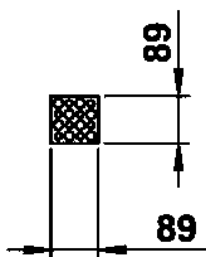

ASSIST

Box, American walnut, oiled, with 16 drill holes, 12 and 17 mm

DIMENSIONS

Length	89 mm
Width	89 mm
Height	44 mm

COLOUR AND FINISH

OPTIONS

000 - standard option

Installation type : Wall-mounted

Net weight (kg) : 0.1

Material : Metal

Shape : Rectangular

TECHNICAL DRAWINGS