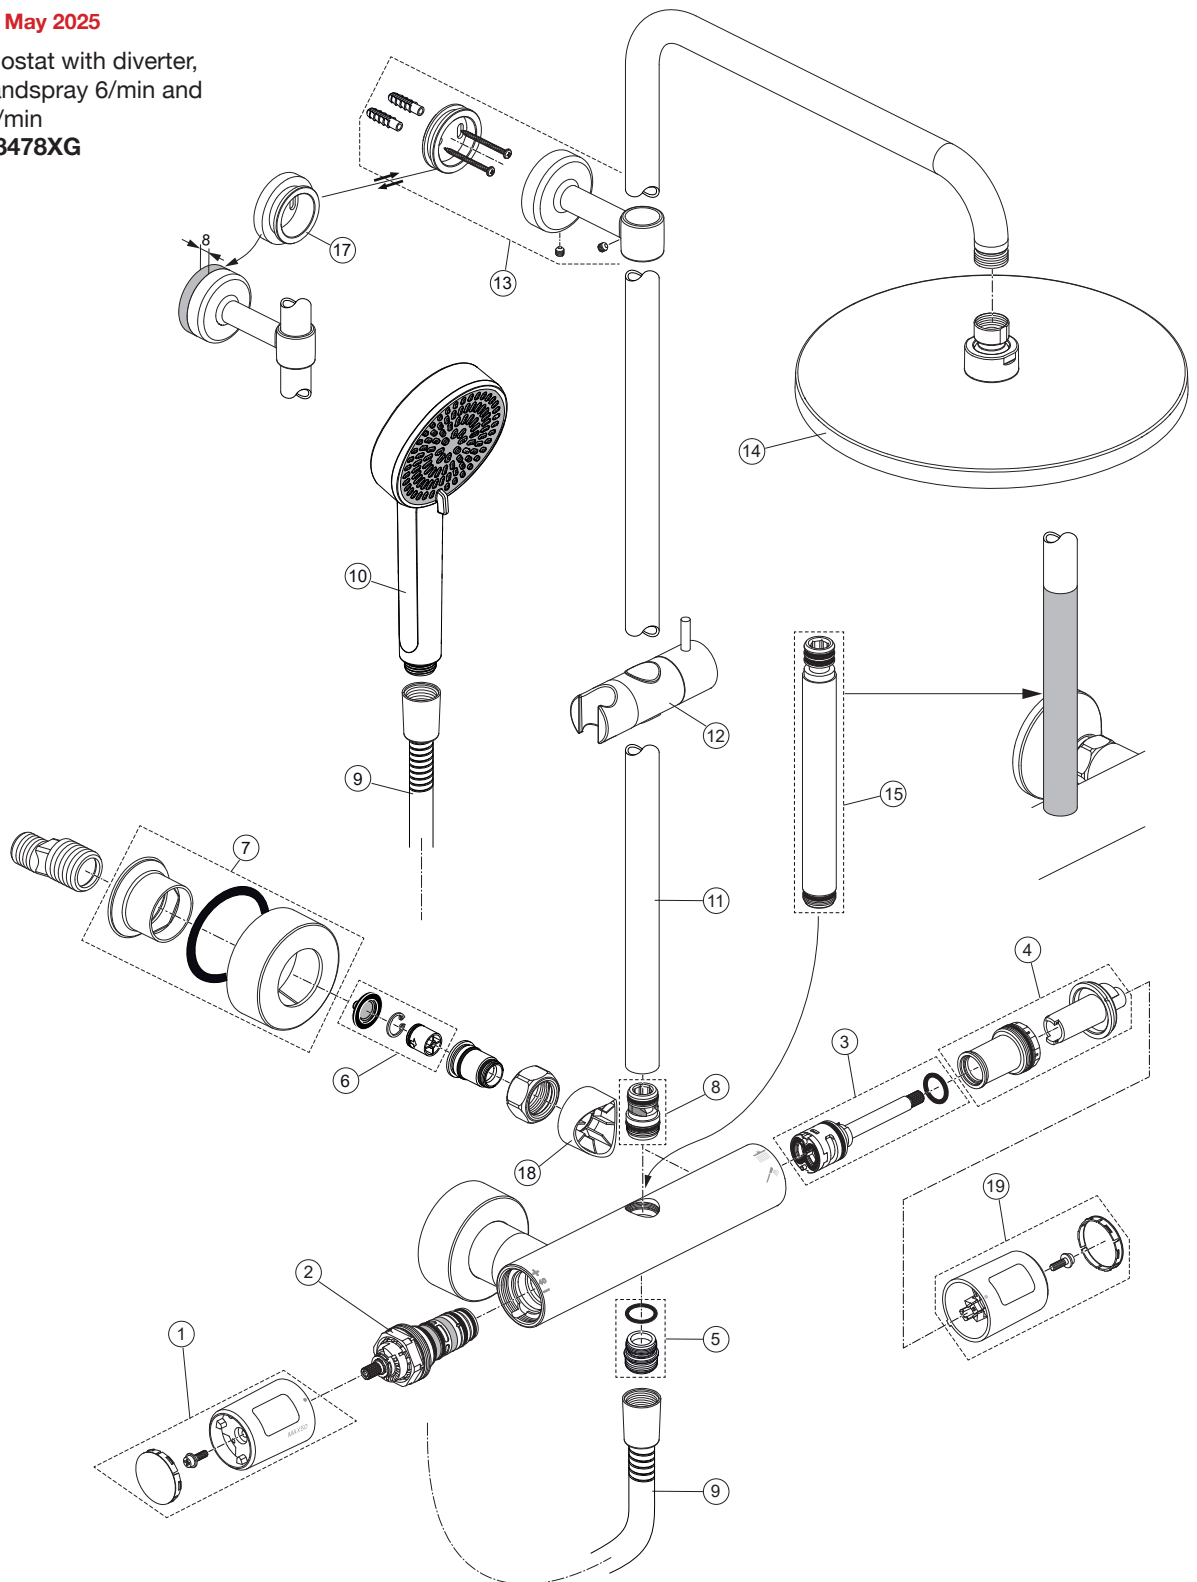

Produced from: **May 2025**

Shower Thermostat with diverter,
shower bar, handspray 6l/min and
Rainshower 8l/min
silk black **A8478XG**

Pos.	Description	Part-Number	Qty.	Pos.	Description	Part-Number	Qty.
1	Handle Temp. cpl.	A 861 821 XG	1 Set	13	Wall fixation complete	A 861 331 XG	1 pcs
2	Thermostatic Cartridge cpl.	A 861 828 NU	1 pcs	14	Headshower Ø260 2F 8l/min	BE 224 XG	1 pcs
3	Stop valve with diverter	A 861 375 NU	1 Set	15	Extension kit 150mm long	A 861 379 XG	1 Set
4	Thread ring + stopring cpl.	A 861 376 NU	1 Set		Extension kit 300mm long	A 861 380 XG	1 Set
5	Nipple G1/2 outside cpl.	A 861 374 NU	1 Set	17	Fixing plate extension 8mm	A 861 508 XG	1 pcs
6	Non-return valve	A 861 372 NU	1 Set	18	Escutcheon Ø37	A 861 815 XG	2 pcs
7	Escutcheon	B 961 016 XG	2 Set	19	Handle Volume cpl.	A 861 822 XG	1 Set
8	Connection nipple cpl.	A 861 542 XG	1 Set				
9	Shower hose 1750 mm	BE 175 XG	1 pcs				
10	Handspray Ø100-2F 6l/min	BD 990 XG	1 pcs				
11	Shower bar 1100 mm	A 861 377 XG	1 pcs				
12	Slider & holder f. handshr.	B 962 015 XG	1 Set				