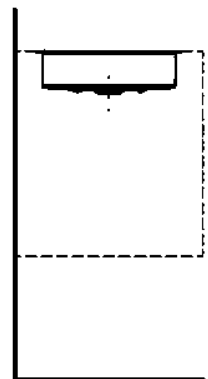

TECHNICAL DRAWINGS