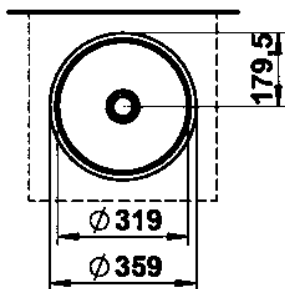

TECHNICAL DRAWINGS