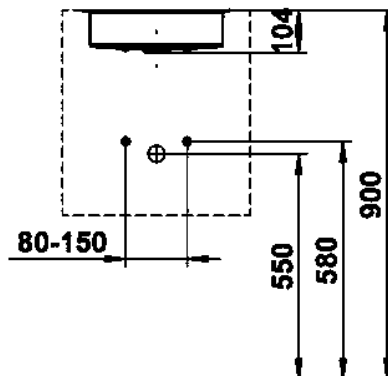

UNISONO

Under-mounted washbasin, glazed steel, without tap bank, without tap hole, without overflow, including fixing set, drain valve

DIMENSIONS

Length	359 mm
Width	359 mm
Height	104 mm

COLOUR AND FINISH

☐ 000 White

OPTIONS

112 - without tap hole, without overflow

Back glazed

Bowl length (mm) : 319

Bowl position : Central

Bowl width (mm) : 319

Fixing kit : Included

Glazed base

Installation type : Built-in / Under countertop

Internal Shape : 1 - Round

Material : Glazed steel

Net weight (kg) : 4.1

Overflow type : Standard

Plug and Waste : Included

Shape : Round

Taphole configuration : No tapholes

Trap : Not included

Waste : Included

Weight (Kg) : 4.1

Without overflow

TECHNICAL DRAWINGS