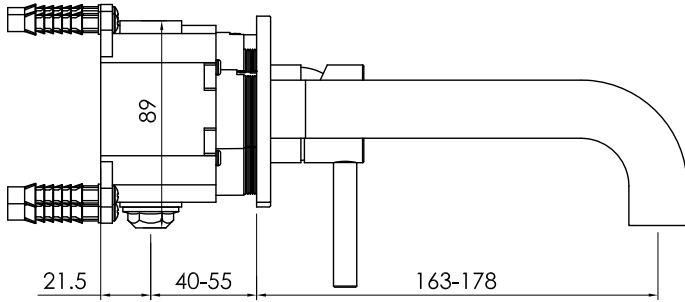

JEE-O slimline wall basin mixer 90

Article code:

800-1510

● Brushed

800-1513

● Structured black

800-1514

● PVD coated bronze

800-1515

● PVD coated matt gold

Material:

Stainless Steel r304

Cleaning instructions:

download JEE-O shower and taps manual on our website: www.jee-o.com

Cartridge:

Sedal ceramic mixing mechanism (35mm), item code 005-0101

Flow at water of 38°C / 100,4°F:

12l / 3.2gal p/m at 3bar pressure

Connection:

Thread:

4 x G 1/2" (ø15mm / 0.6")
British Standard Pipe (BSP)

Dimension package:

Total weight:

Package weight:

L 29 x W 25 x H 17cm

2.21 kg

0.68 kg

7 year warranty - The general conditions can be found on our website: www.jee-o.com/downloads

HS code:

84818011900