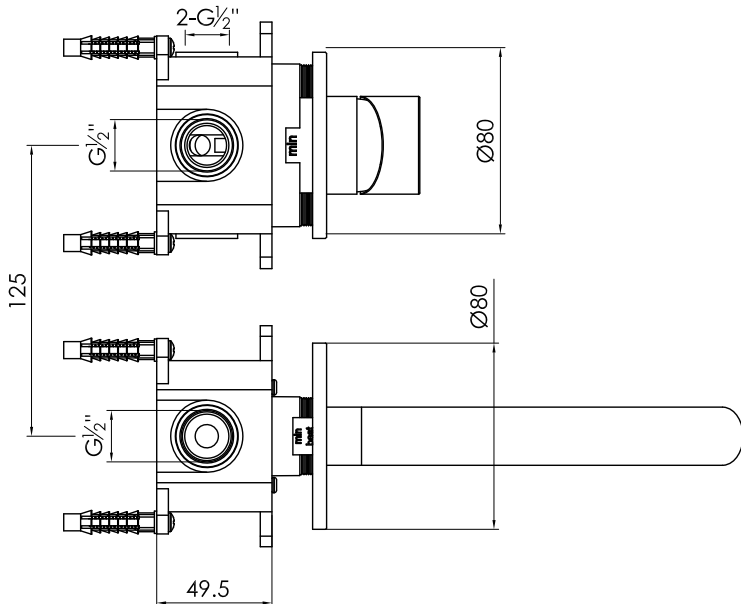

JEE-O slimline wall basin mixer 90

Article code:

800-1510

● Brushed

800-1513

● Structured black

800-1514

● PVD coated bronze

800-1515

● PVD coated matt gold

Material:

Stainless Steel r304

Cleaning instructions:

download JEE-O shower and taps manual on our website: www.jee-o.com

Cartridge:

Sedal ceramic mixing mechanism (35mm), item code 005-0101

Flow at water of 38°C / 100,4°F:

12l / 3.2gal p/m at 3bar pressure

Connection:

Thread:

4 x G 1/2" (ø15mm / 0.6")
British Standard Pipe (BSP)

Dimension package:

Total weight:

Package weight:

L 29 x W 25 x H 17cm

2.21 kg

0.68 kg

7 year warranty - The general conditions can be found on our website: www.jee-o.com/downloads

HS code:

84818011900