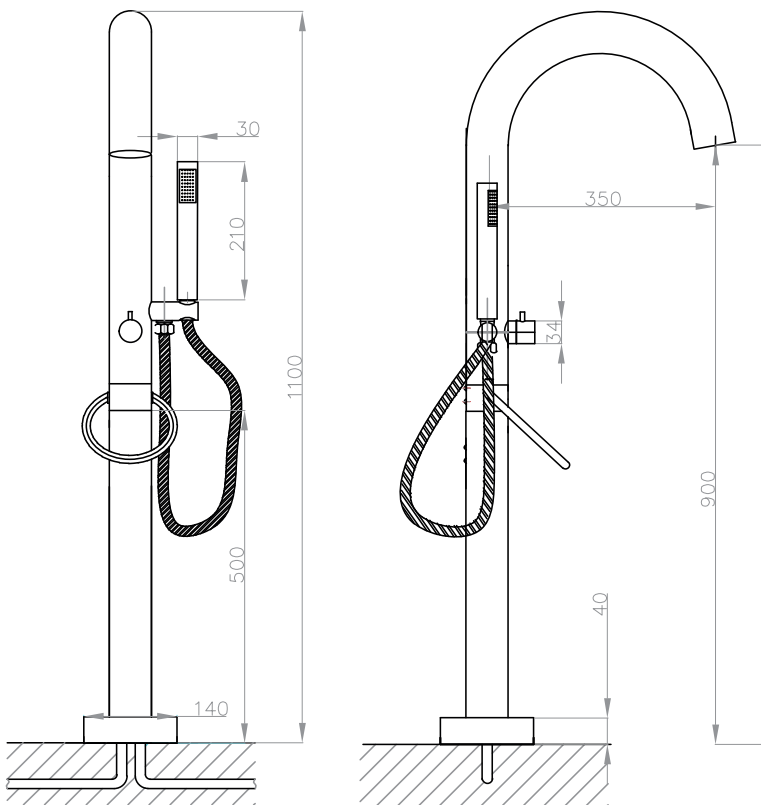

JEE-O original bath mixer

middle down - off

down - waterflow off

up - waterflow on

left - hot

right - cold

Article code:

100-3110

● Brushed

Material:

Stainless Steel r304

Cleaning instructions:

download JEE-O shower and taps manual on our website: www.jee-o.com

Cartridges:

Sedal ceramic mixing mechanism (35mm), item code 005-0101 and JEE-O ceramic diverter mechanism, item code 005-0302

Flow at water of 38°C / 100,4°F:

10l p/m at 3bar pressure

Flexhose:

150 cm length

Connection:

2 x G 1/2" (ø15mm / 0.6") nylon^(out)/epdm⁽ⁱⁿ⁾ flexhose with brass swivel British Standard Pipe (BSP)

Thread:

Dimension package:

L 68 x W 53 x H 21 cm

Total weight:

10,0 kg

Package weight:

1,5 kg

Placing on a water-tight floor

7 year warranty - The general conditions can be found on our website: www.jee-o.com/downloads

HS code: