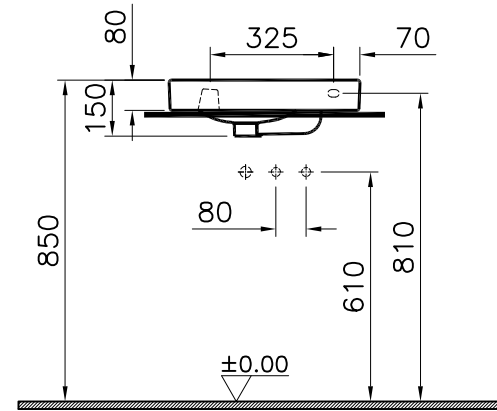

Theoretic Mass(kg)		Revision	
Surface Area(dm²)		A4	

Thread	Hole	Shaft

Countertop use
Tezgahüstü kullanım
Aufsatzwaschtisch