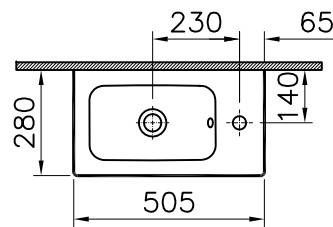

1	1	Washbasin 50 cm	5870-1129	Ceramic	
item	Quantity	Part Name	Drawing No	Material	Material Class
		Series	Material	Ceramic	Material Class
		Diana Plus2	Washbasin 50 cm		
Drawn By	Controlled By	Approved By	Date	Drawing No	Scale
G.GULTER	N.BALTACI	H.TURKOZ	01.09.2014	5870	1/20

R.S	Description	Date	NAME

VitrA® ARTEMA®