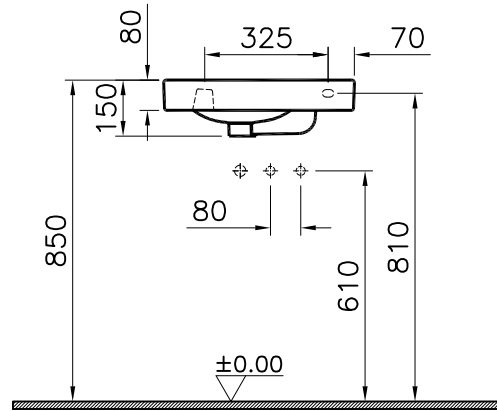

Theoretic Mass(kg)		Revision	
Surface Area(dm²)		A4	

Thread	Hole	Shaft

Countertop use
Tezgahüstü kullanım
Aufsatzwaschtisch