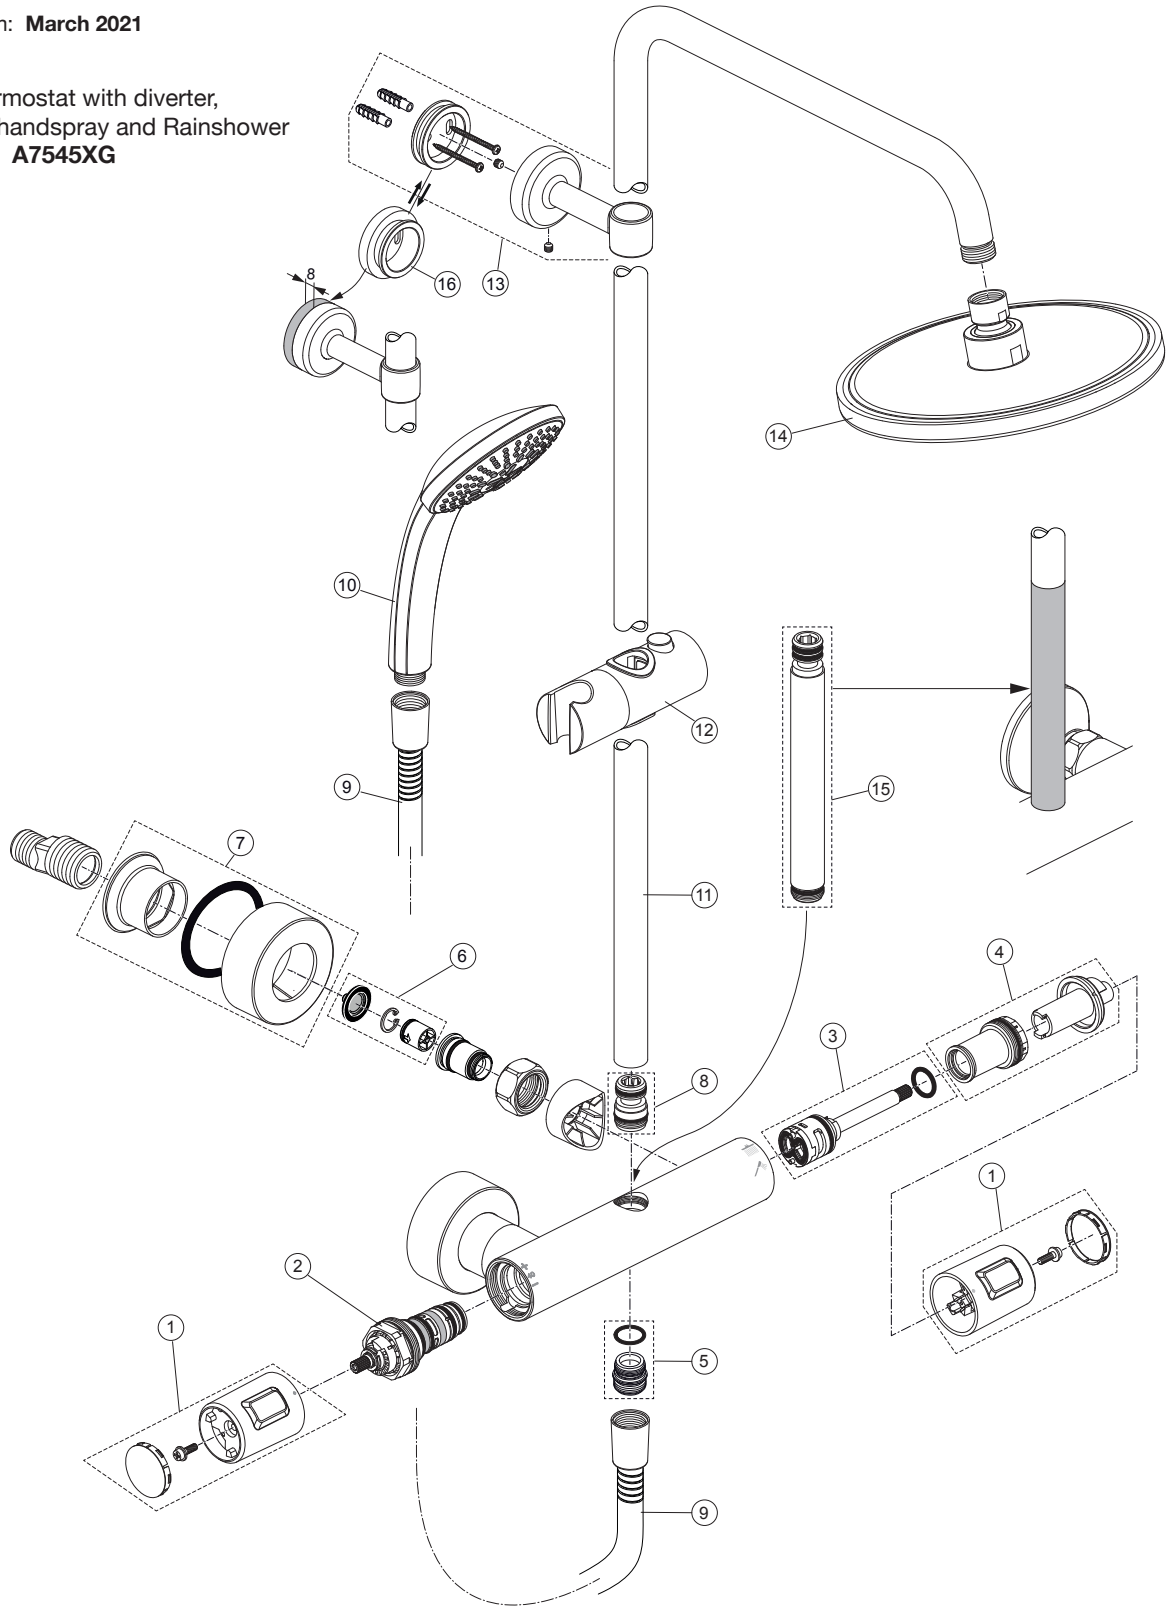

Produced from: **March 2021**

Shower Thermostat with diverter,  
shower bar, handspray and Rainshower  
Matt black **A7545XG**

Pos.	Description	Part-Number	Qty.	Pos.	Description	Part-Number	Qty.
1	Handle cpl.	<b>A 861 370 XG</b>	1 Set	12	Slider & holder f. handshr.	<b>B 960 976 XG</b>	1 Set
2	Thermostatic Cartridge cpl.	<b>A 861 371 NU</b>	1 pcs	13	Wall fixation complete	<b>A 861 331 XG</b>	1 pcs
3	Stop valve with diverter	<b>A 861 375 NU</b>	1 Set	14	Headshower Ø200	<b>A 861 378 XG</b>	1 pcs
4	Thread ring + stopring cpl.	<b>A 861 376 NU</b>	1 Set	15	Extension kit 150mm long	<b>A 861 379 XG</b>	1 Set
5	Nipple G1/2 outside cpl.	<b>A 861 374 NU</b>	1 Set		Extension kit 300mm long	<b>A 861 380 XG</b>	1 Set
6	Non-return valve	<b>A 861 372 NU</b>	1 Set	16	Fixing plate extension 8mm	<b>A 861 508 XG</b>	1 pcs
7	Escutcheon	<b>B 961 016 XG</b>	2 Set				
8	Connection nipple cpl.	<b>A 861 542 XG</b>	1 Set				
9	Shower hose 1750 mm	<b>A 4109 XG</b>	1 pcs				
10	Handspray 1Func. Ø100	<b>B 9402 XG</b>	1 pcs				
11	Shower bar 1100 mm	<b>A 861 377 XG</b>	1 pcs				