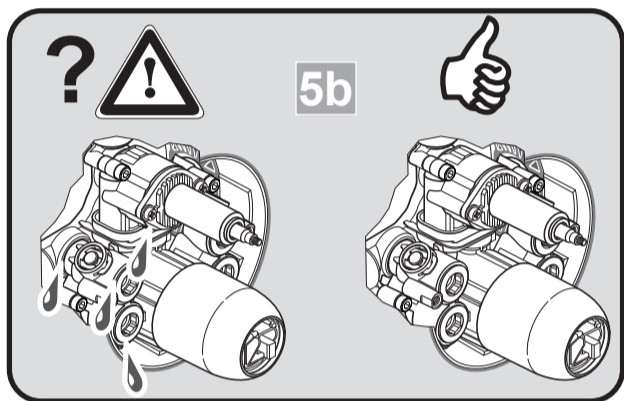

**CONNECT BLUE**  
 A 5802 .. A5945 ..

0512 / A 866 526  
 (+ A 866 612)  
 Made in Germany

Ideal Standard International BVBA  
 Chaussée de Wavre, 1789 - box 15  
 1160 Bruxelles  
 Belgium

www.idealstandardinternational.com