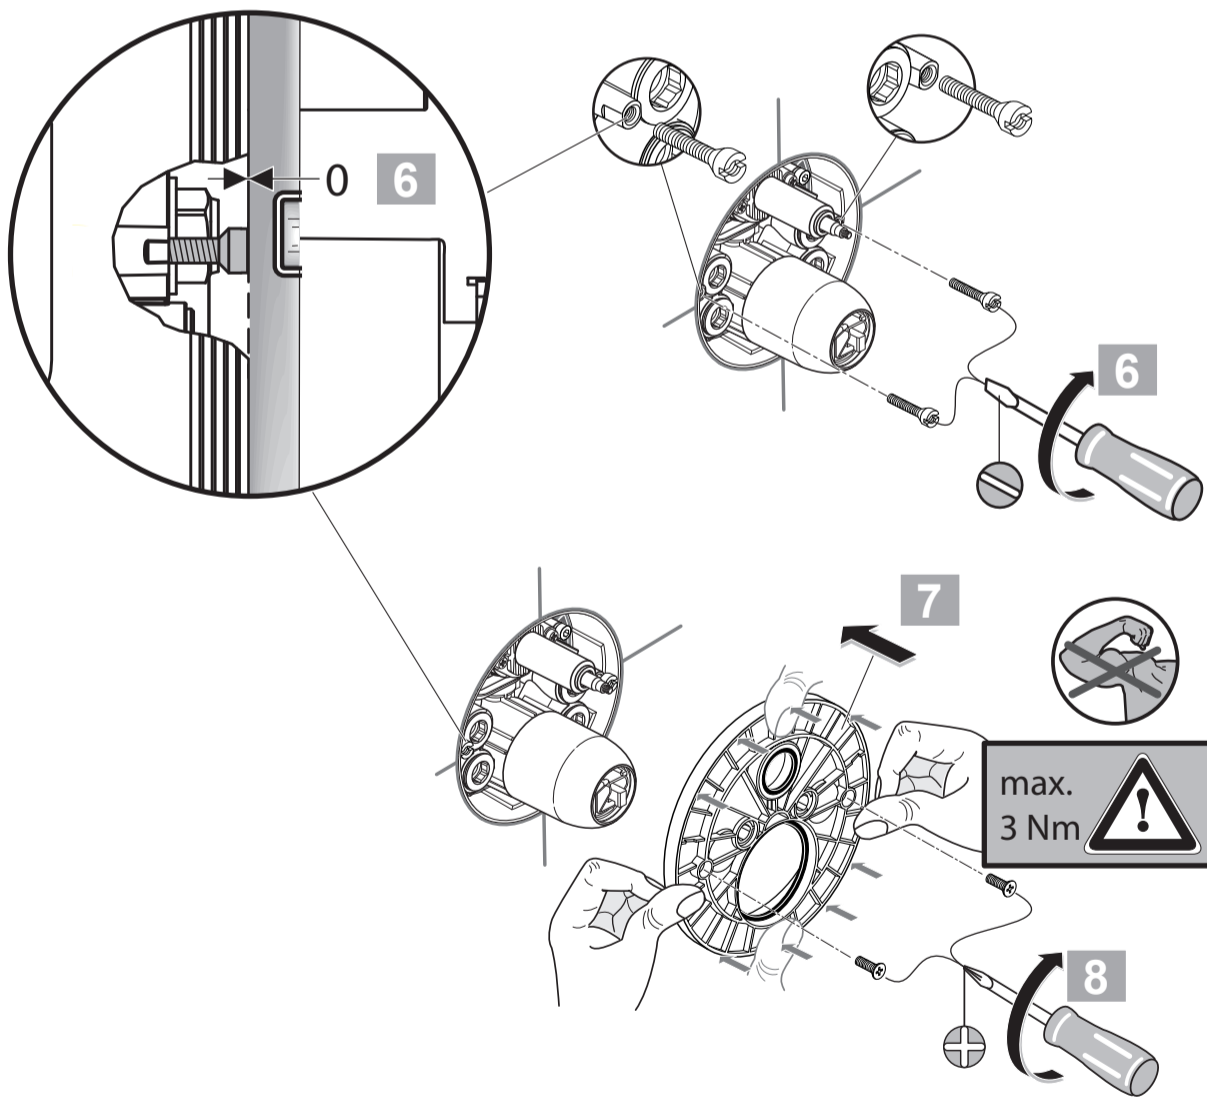

0	1	2	3	4	5	6	7	8	9
50°C	16°C	49,5	49,5	48	46	42,5	41	37	33,5	28
65°C	16°C	65	65	63,5	60,5	57	53,5	49	44,5	39
81°C	16°C	81	81	78,5	73	69	63,5	56	49	42,5

	P	bar		MAX. 10		5			Q (3 bar)
	T	°C		MAX. 80		65			l/min
						55			25