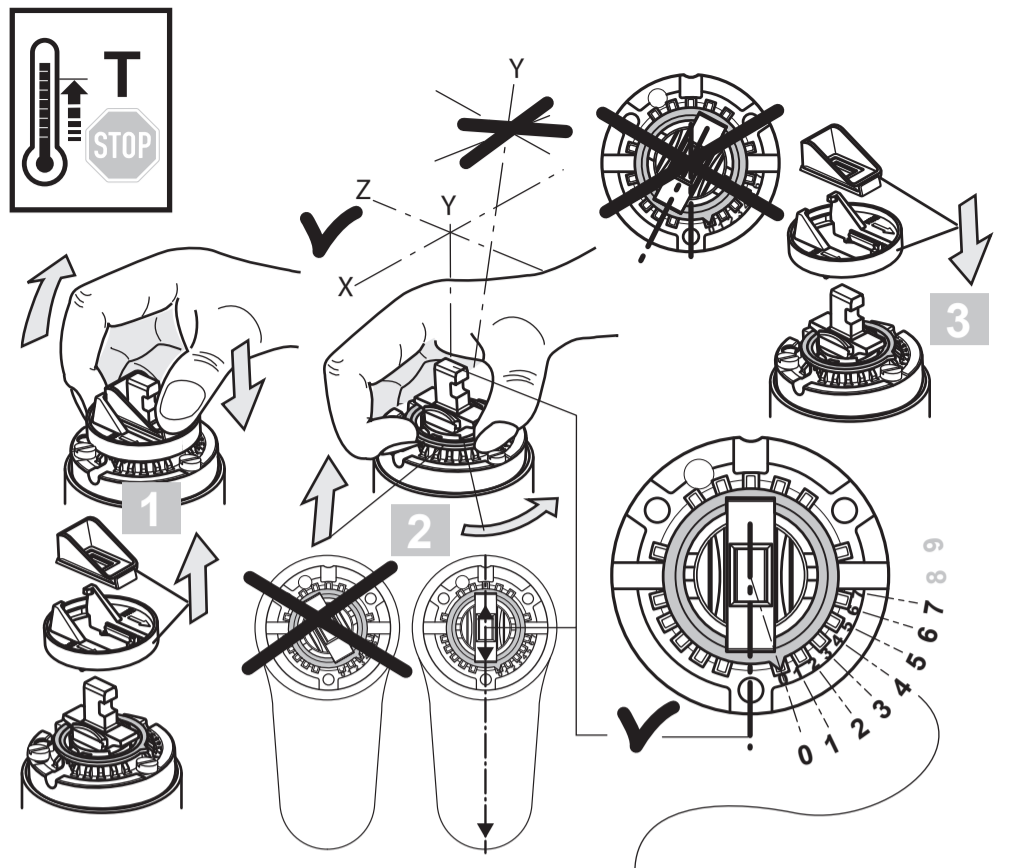

**CONNECT BLUE**  
 A 5802 .. A5945 ..

0512 / A 866 526  
 (+ A 866 612)  
 Made in Germany

Ideal Standard International BVBA  
 Chaussée de Wavre, 1789 - box 15  
 1160 Bruxelles  
 Belgium

www.idealstandardinternational.com