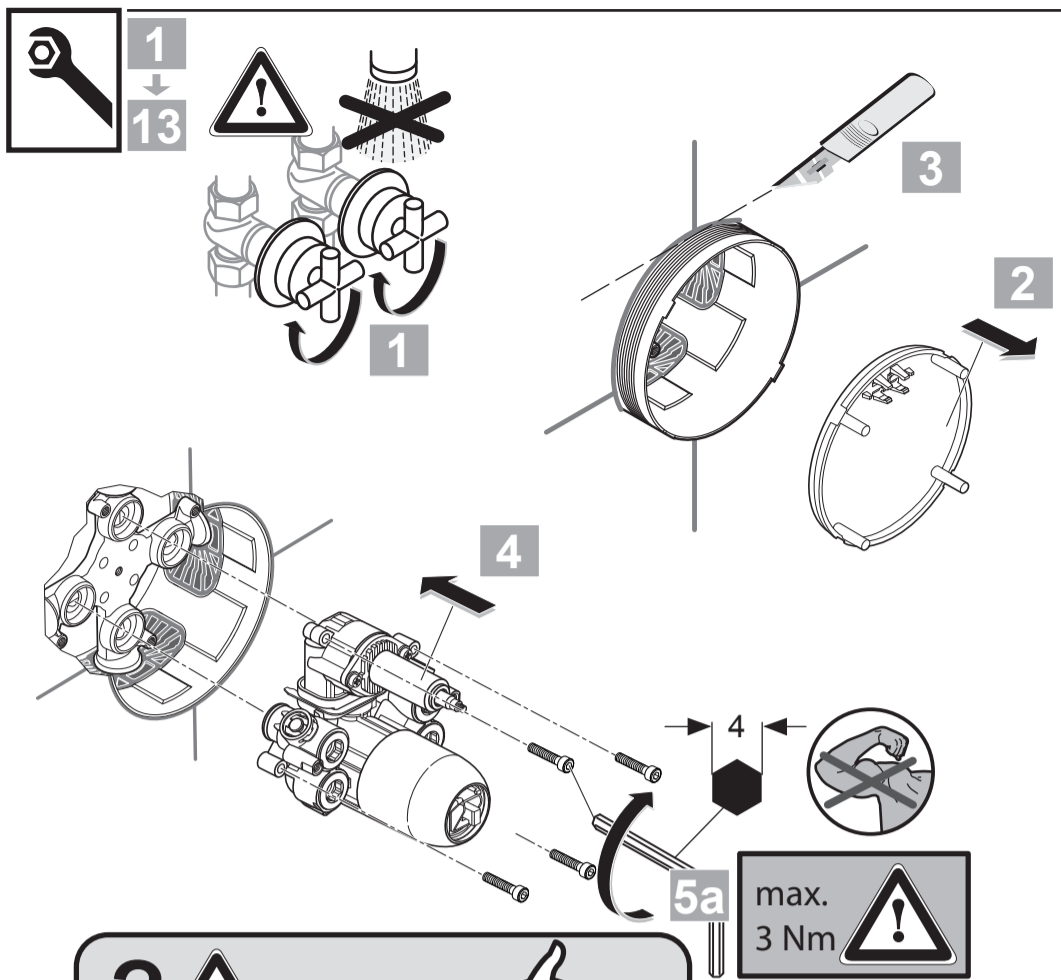

**CONNECT BLUE**  
 A 5802 .. A5945 ..

0512 / A 866 526  
 (+ A 866 612)  
 Made in Germany

Ideal Standard International BVBA  
 Chaussée de Wavre, 1789 - box 15  
 1160 Bruxelles  
 Belgium

www.idealstandardinternational.com