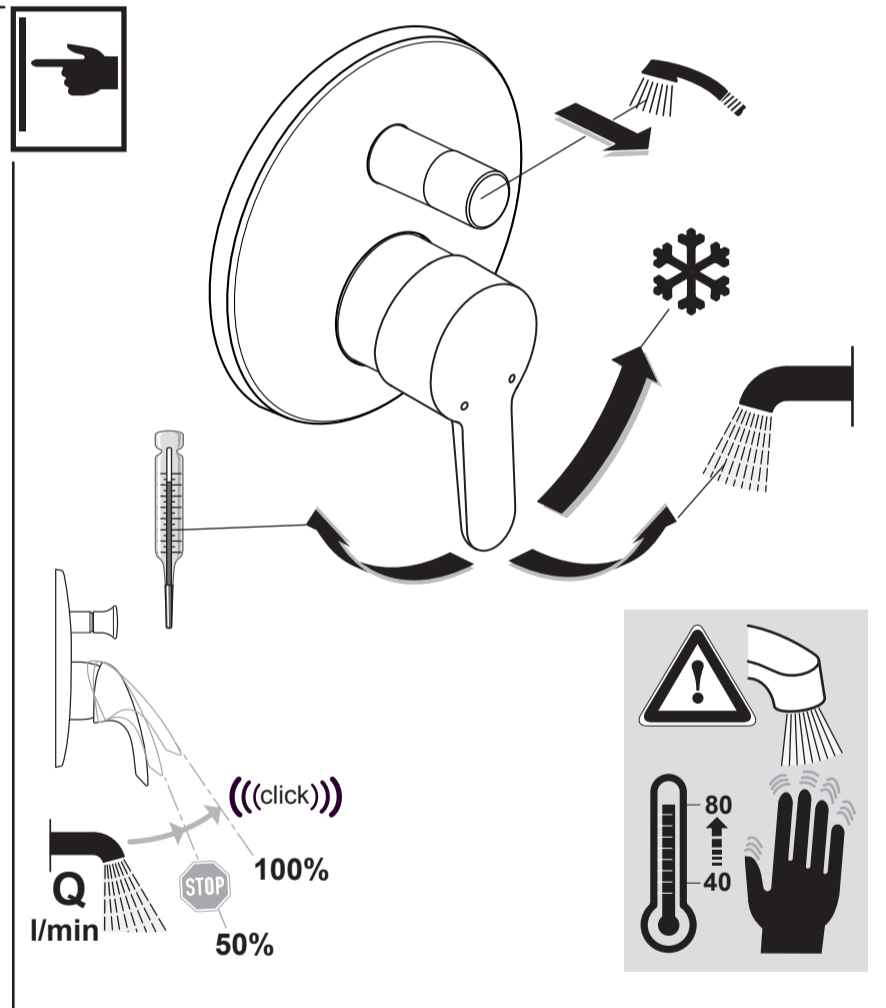

0	1	2	3	4	5	6	7	8	9
50°C	16°C	49,5	49,5	48	46	42,5	41	37	33,5	28
65°C	16°C	65	65	63,5	60,5	57	53,5	49	44,5	39
81°C	16°C	81	81	78,5	73	69	63,5	56	49	42,5

	P	bar		MAX. 10		5			Q (3 bar)
	T	°C		MAX. 80		65			l/min
						55			25