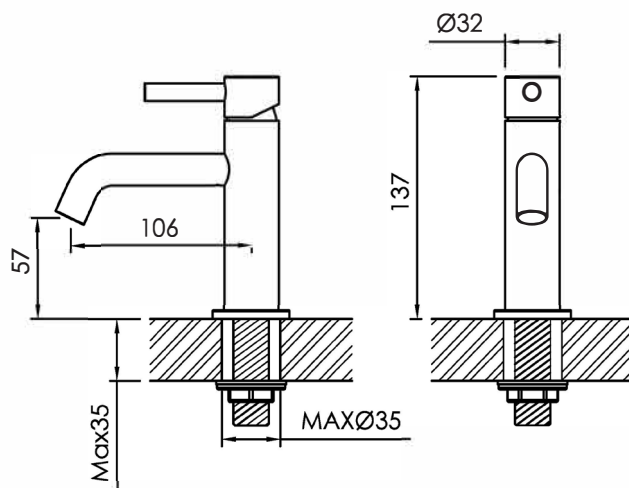

JEE-O slimline pillar tap

Article code:

800-1710

● Brushed

800-1713

● Structured black

800-1714

● PVD coated bronze

800-1755

● PVD coated matt gold

Material:

Stainless Steel r304

Cleaning instructions:

download JEE-O shower and taps manual on our website: www.jee-o.com

Cartridges:

JEE-O ceramic valve, item code 005-0403

Flow^{at cold water}:

7l /1.9gal p/m at 3bar pressure

Connection:

G ½" (0.6")
nylon^(out)/epdm⁽ⁱⁿ⁾ flexhose
with brass swivel 3/8" (0.375")
British Standard Pipe (BSP)

Thread:

Dimension package:

L 31 x W 22.5 x H 8 cm

Total weight:

1.15 kg

Package weight:

0,25 kg

7 year warranty - The general conditions can be found on our website: www.jee-o.com/downloads

HS code:

84818011900

JEE-O slimline pillar tap specifications | August 2021