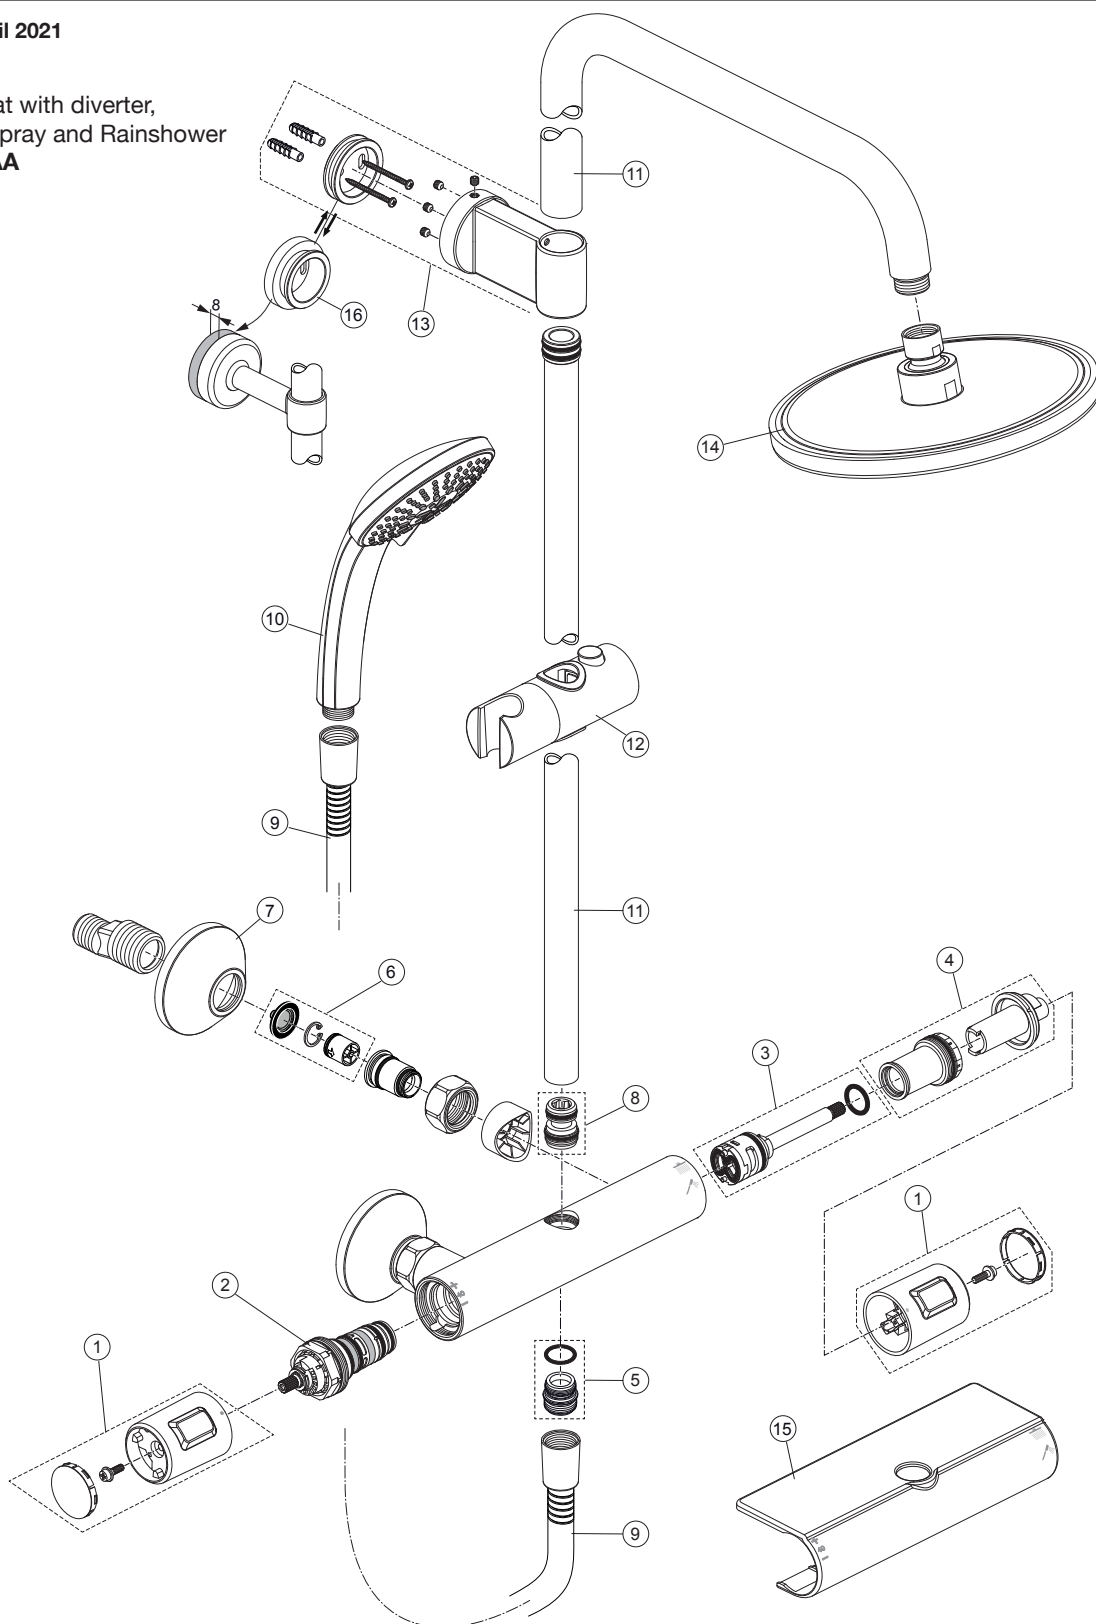

Ceratherm T25 A7701 ..

Ideal Standard

Produced from: April 2021

Shower Thermostat with diverter,
shower bar, handspray and Rainshower
chrome **A7701AA**

Pos.	Description	Part-Number	Qty.	Pos.	Description	Part-Number	Qty.
1	Handle cpl.	A 861 370 AA	1 Set	11	Telescope Shower bar	A 861 538 AA	1 pcs
2	Thermostatic Cartridge cpl.	A 861 371 NU	1 pcs	12	Slider & holder f. handshr.	B 960 976 AA	1 Set
3	Stop valve with diverter	A 861 375 NU	1 Set	13	Wall fixation complete	A 861 539 AA	1 pcs
4	Thread ring + stopring cpl.	A 861 376 NU	1 Set	14	Headshower Ø200	A 861 378 AA	1 pcs
5	Nipple G1/2 outside cpl.	A 861 374 NU	1 Set	15	Warp over shelf	A 861 383 AA	1 pcs
6	Non-return valve	A 861 372 NU	1 Set	16	Fixing plate extension 8mm	A 861 508 AA	1 pcs
7	Escutcheon	A 960 914 AA	1 pcs				
8	Connection nipple cpl.	A 861 385 NU	1 Set				
9	Shower hose 1600 mm	A 3330 AA	1 pcs				
10	Handspray Ø100-3F-8l/min	B 9403 AA	1 pcs				