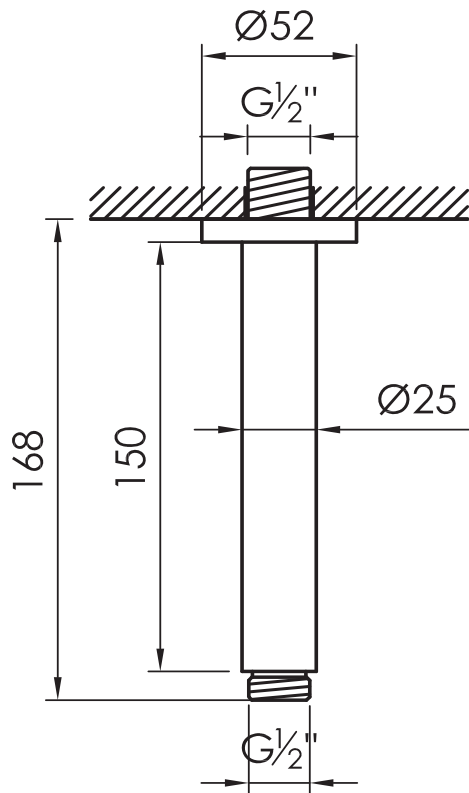

# JEE-O slimline ceiling shower 15

Article code:

801-6810

● Brushed

801-6813

● Structured black

801-6814

● PVD coated bronze

801-6815

● PVD coated matt gold

Material:

Stainless Steel r304

Cleaning instructions:

download JEE-O shower and taps manual on our website: [www.jee-o.com](http://www.jee-o.com)

Note: to complete with JEE-O slimline shower head

Connection:

Thread:

G 1/2" (ø15mm / 0.6")  
British Standard Pipe (BSP)

Dimension package:

Total weight:

Package weight:

L 19.5 x W 6 x H 4 cm

0.2 kg