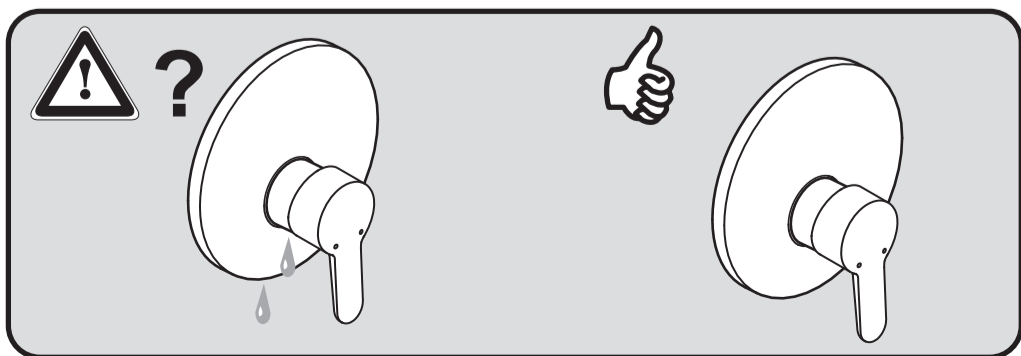

0	1	2	3	4	5	6	7	8	9
			°C	°C	°C	°C	°C	°C	°C	°C	°C	°C
0,3 MPa 3 bar		50°C	16°C	49,5	49,5	48	46	42,5	41	37	33,5	31
		65°C	16°C	65	65	63,5	60,5	57	53,5	49	44,5	39
		81°C	16°C	81	81	78,5	73	69	63,5	56	49	42,5