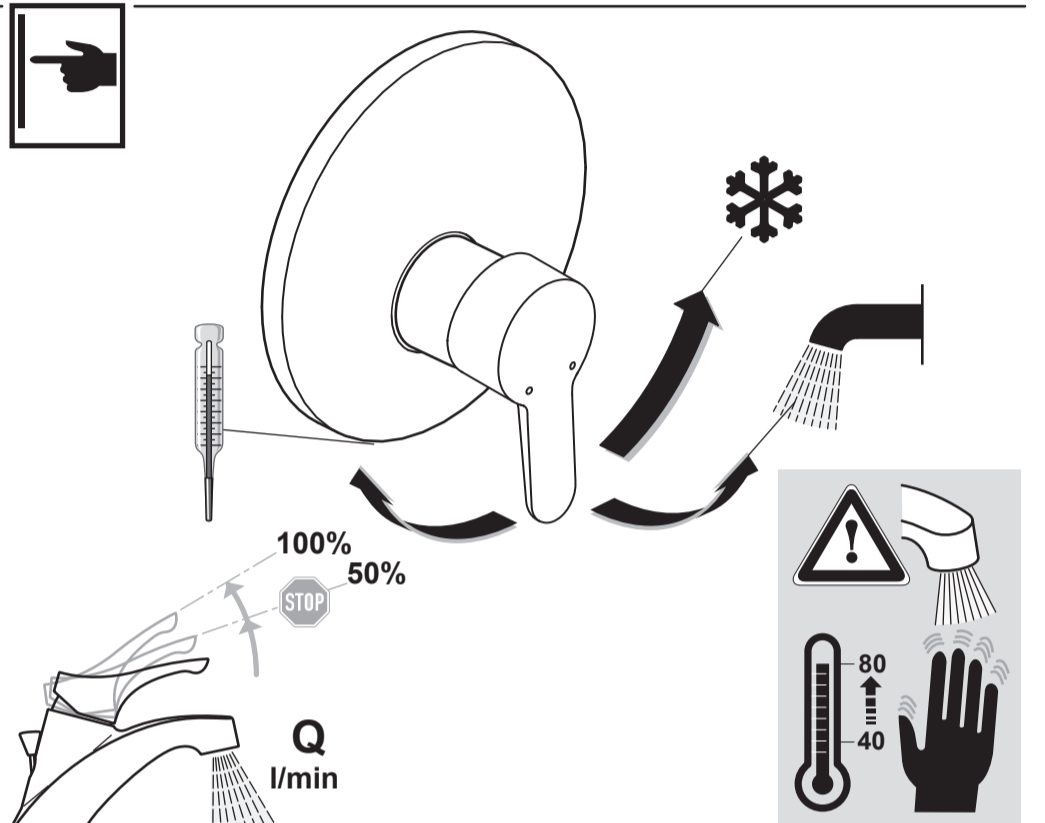

**CONNECT BLUE**  
**A 5836 ..**

0216 / A 866 527  
 (+ A 865 612)  
 Made in Germany

Ideal Standard International NV  
 Corporate Village - Gent Building  
 Da Vincilaan 2  
 1935 Zaventem  
 Belgium

[www.idealstandardinternational.com](http://www.idealstandardinternational.com)