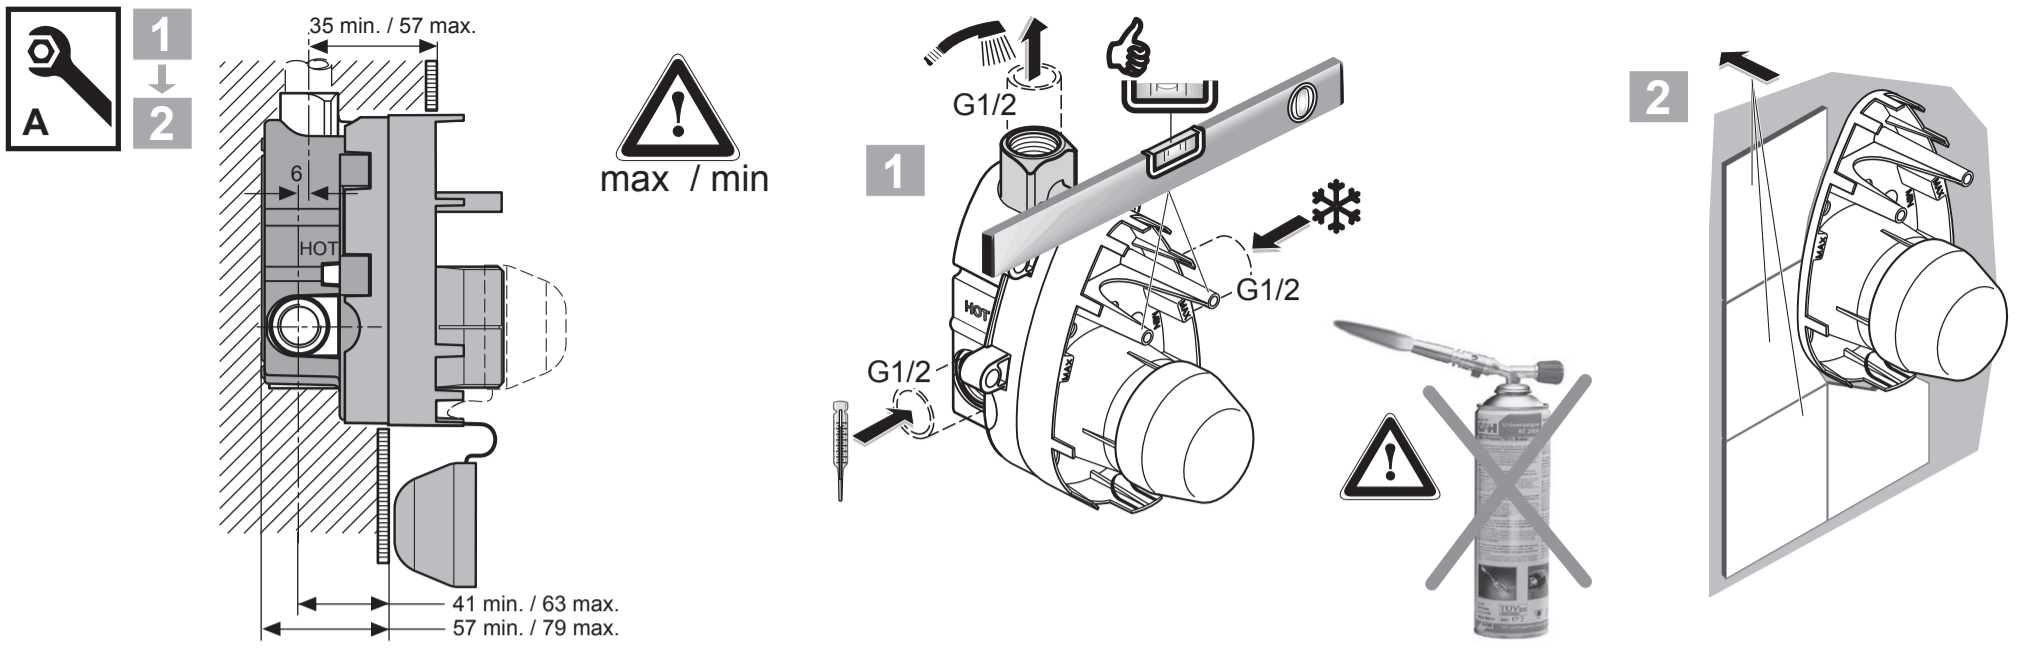

**CONNECT BLUE**  
**A 5836 ..**

0216 / A 866 527  
 (+ A 865 612)  
 Made in Germany

Ideal Standard International NV  
 Corporate Village - Gent Building  
 Da Vincilaan 2  
 1935 Zaventem  
 Belgium

[www.idealstandardinternational.com](http://www.idealstandardinternational.com)