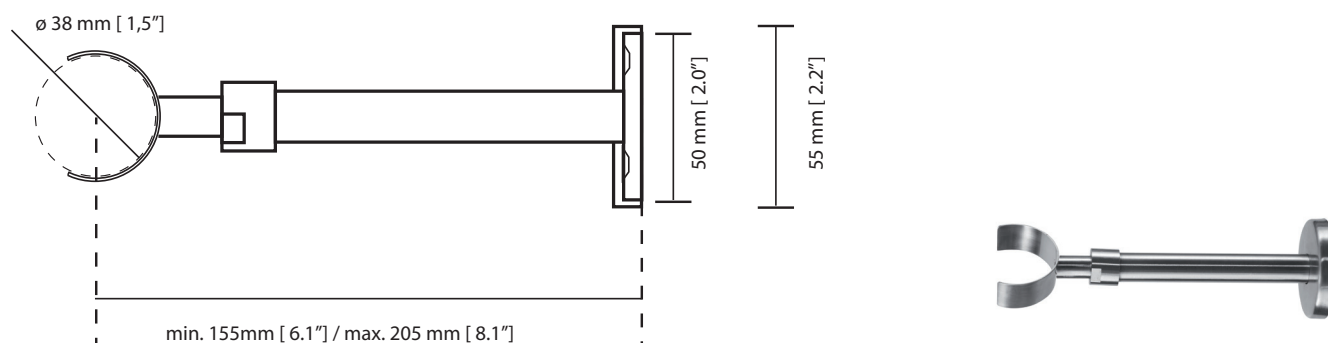

JEE-O slimline wall bracket specifications

Article code:

801-6000

● Brushed

Dimension package:

L 25 x W 15,5 x H 14 cm

Total weight:

0.3 kg

Package weight:

0.1 kg

Material:

Stainless Steel r304

Cleaning instructions:

download JEE-O shower and taps manual on our website: www.jee-o.com

7 year warranty - The general conditions can be found on our website: www.jee-o.com/downloads