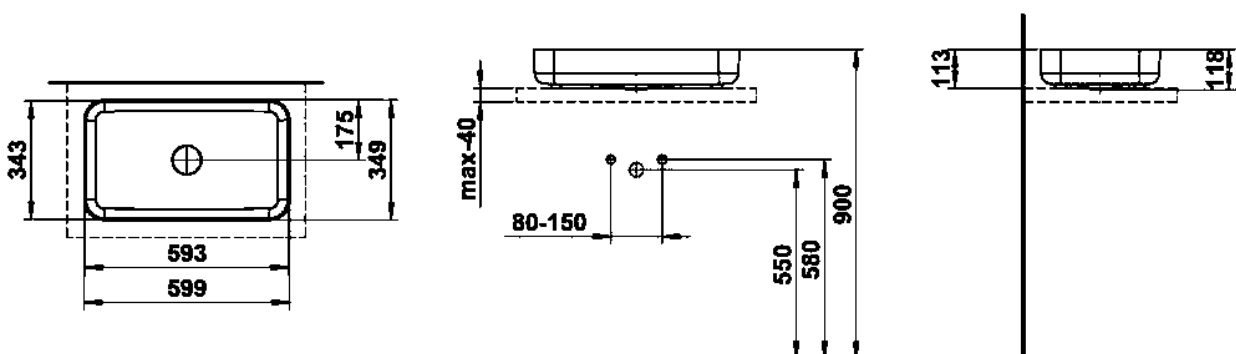

STREAM

Washbasin bowl, glazed steel, without tap bank, without tap hole, without overflow, including fixing set, drain valve, black spacer frame

DIMENSIONS

Length	599 mm
Width	349 mm
Height	118 mm

COLOUR AND FINISH

708 Oyster Matt

OPTIONS

112 - without tap hole, without overflow

Back glazed

Bowl length (mm) : 599

Bowl position : Central

Bowl width (mm) : 349

Fixing kit : Included

Glazed base

Installation type : Bowl / On countertop

Internal Shape : 6 - Rectangular

Material : Glazed steel

Net weight (kg) : 8.3

Overflow type : Standard

Plug and Waste : Included

Shape : Rectangular

Taphole configuration : No tapholes

Trap : Not included

Waste : Included

Weight (Kg) : 8.3

Without overflow

TECHNICAL DRAWINGS

STREAM

Stream – A Basin That Reflects the Flow of Water in Its Purest Form