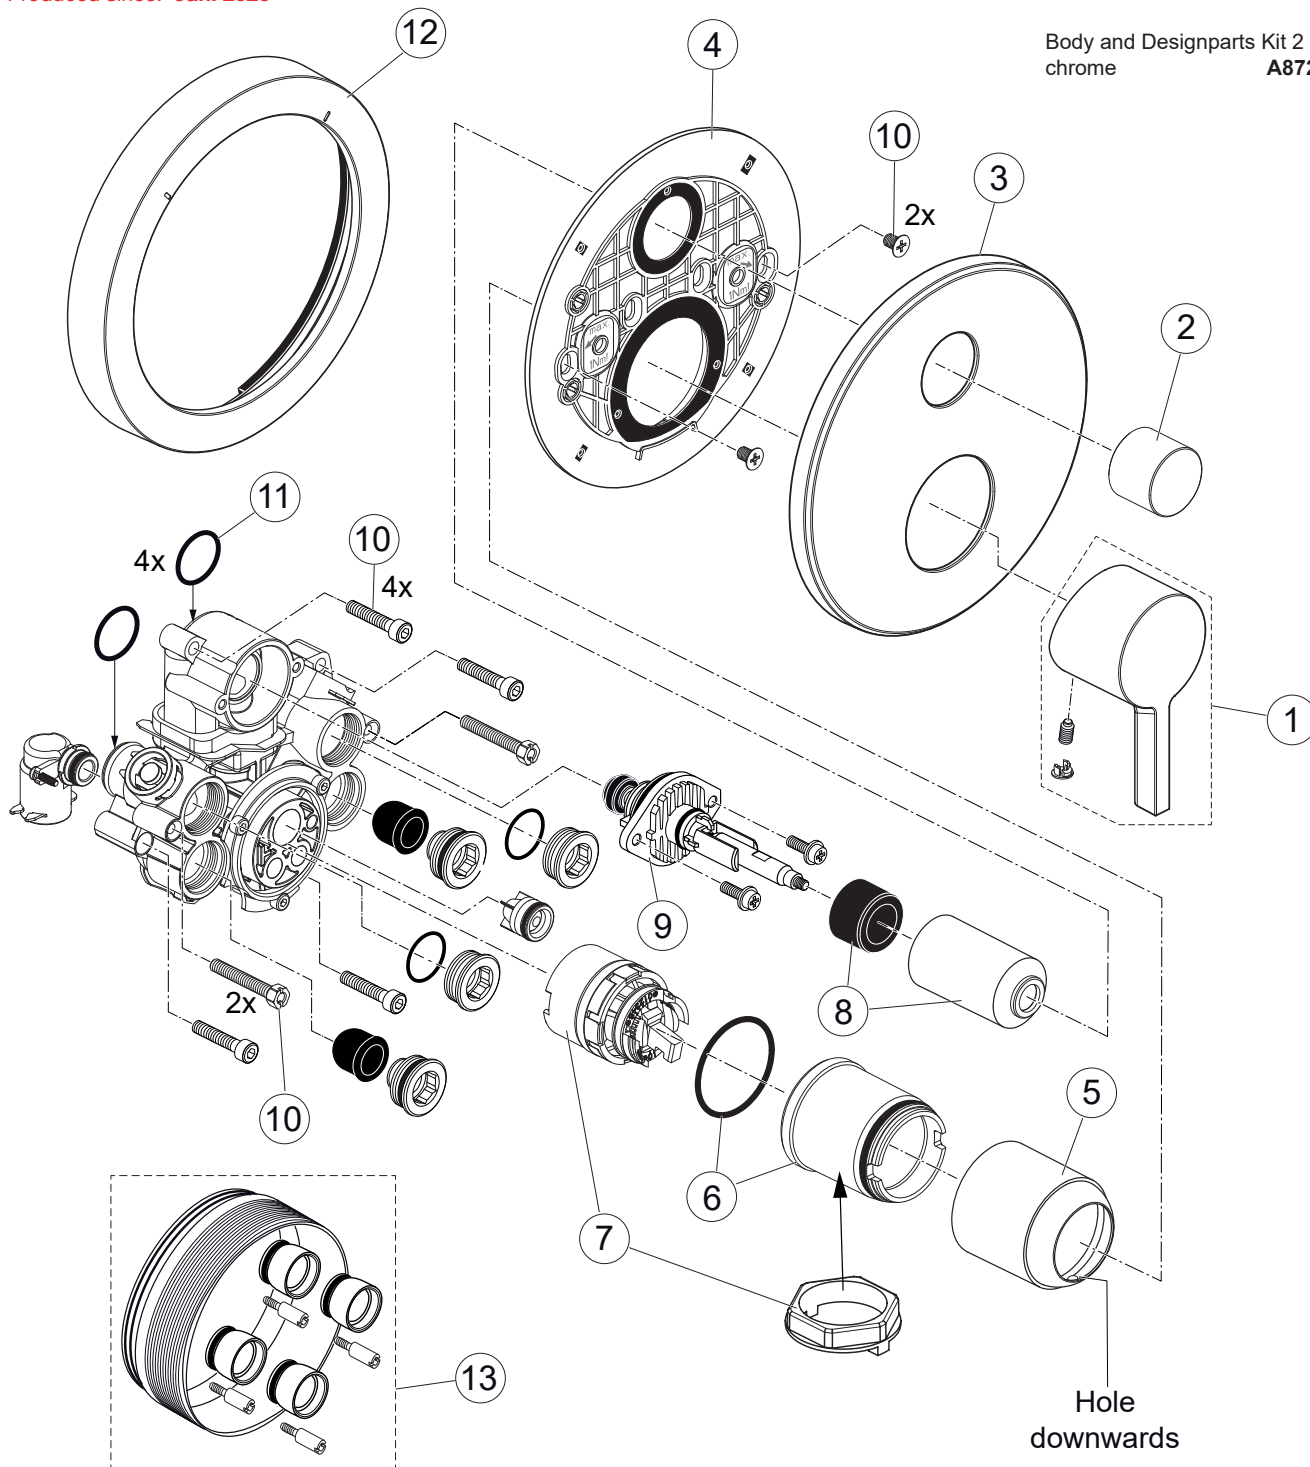

Produced since: Jan. 2026

Pre-installation Kit 1 - **A1000NU**

Body and Designparts Kit 2 :  
chrome **A8726AA**

**Replace XX with the appropriate finish code**

Chrome = AA Silver Storm = GN Gold = A2 Magnetic Grey = A5

**Example spare part order:**

**A 861 873 AA** in Chrome

Pos.	Description	Part-Number	Qty.	Pos.	Description	Part-Number	Qty.
1	Lever cpl. w. Logo	<b>B 961 665 XX</b>	1 Set	11	O-ring Ø17x2,5	<b>A 963 143 NU</b>	4 pcs
2	Diverter handle cpl.	<b>A 860 989 XX</b>	1 Set	12	Distanzframe 10mm	<b>A 7851 XX**</b>	1 Set
3	Escutcheon B/SH Ø157	<b>A 861 878 XX</b>	1 pcs		Distanzframe 20mm	<b>A 7877 XX</b>	1 Set
4	Escutcheon holder cpl.	<b>A 861 872 NU</b>	1 Set	13	Extension kit 20mm	<b>A 960 704 NU</b>	1 Set
5	Cover cap	<b>A 861 873 XX</b>	1 pcs		Extension kit 40mm	<b>A 962 476 NU</b>	1 Set
6	Screw ring Ø38 cartridge	<b>A 861 874 NU</b>	1 Set	*Universal set (not all parts needed) **Only in AA and XG available			
7	Cartridge Ø38 with key	<b>A 861 500 NU*</b>	1 Set				
8	Cover cap cpl.	<b>A 861 883 XX</b>	1 Set				
9	Diverter	<b>A 963 952 NU</b>	1 pcs				
10	Screw set complete	<b>A 960 890 NU*</b>	1 Set				