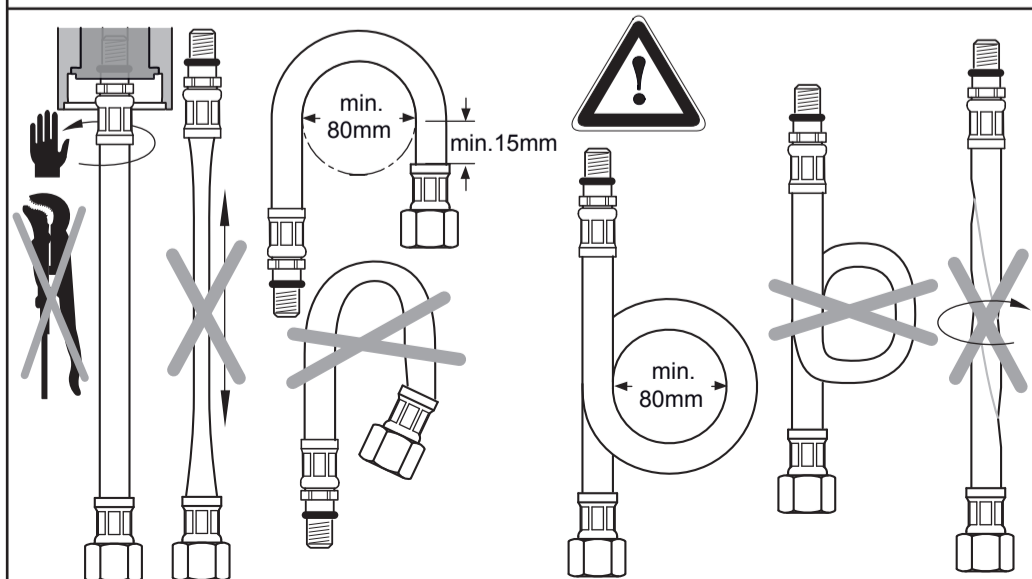

1120 / A 868 720
 Made in Germany

**A6566
 A6568**

**A6555
 A6557
 A6559**

A6563

**A6573
 A6575**

Ideal Standard International NV
 Corporate Village - Gent Building
 Da Vincilaan 2
 1935 Zaventem
 Belgium

www.idealstandardinternational.com