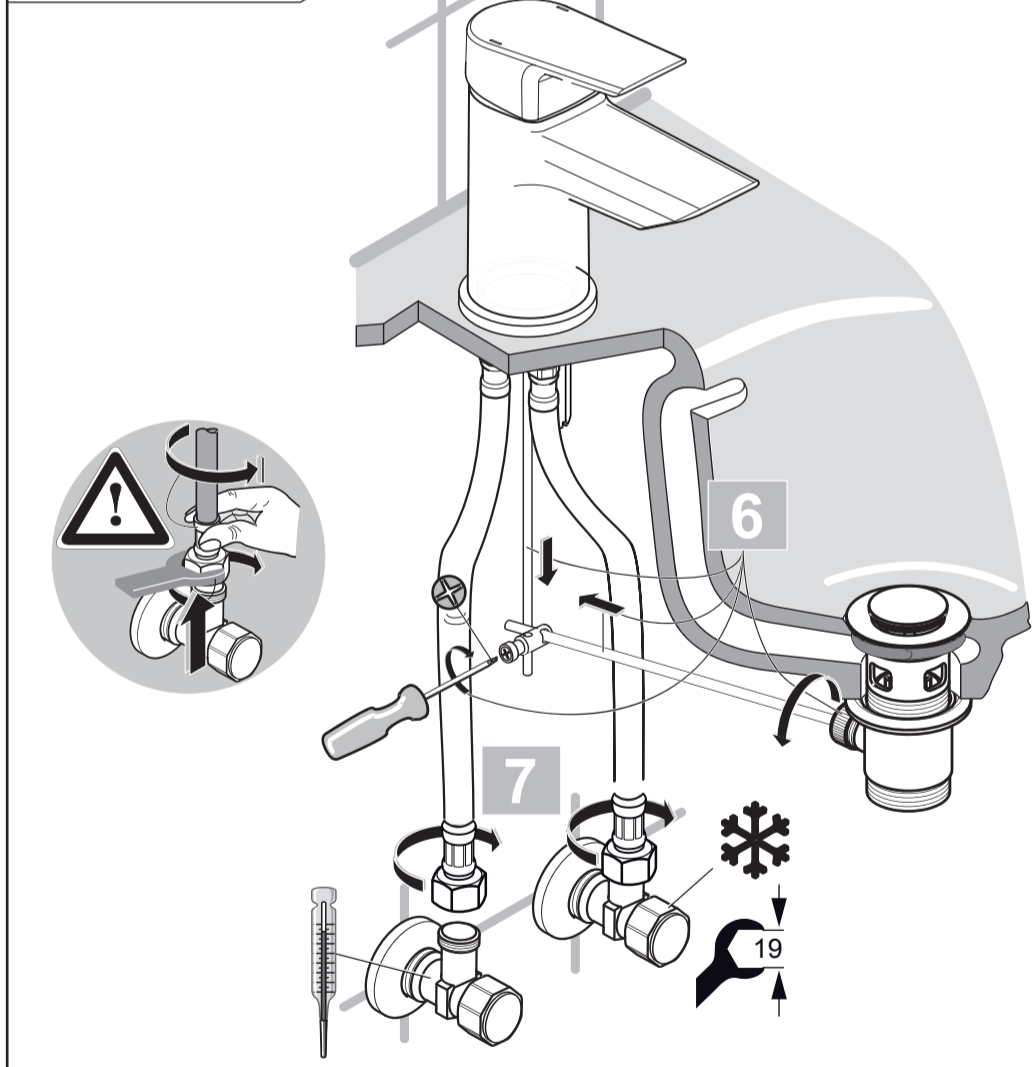

1120 / A 868 720
 Made in Germany

**A6566
 A6568**

**A6555
 A6557
 A6559**

A6563

**A6573
 A6575**

Ideal Standard International NV
 Corporate Village - Gent Building
 Da Vincilaan 2
 1935 Zaventem
 Belgium

www.idealstandardinternational.com