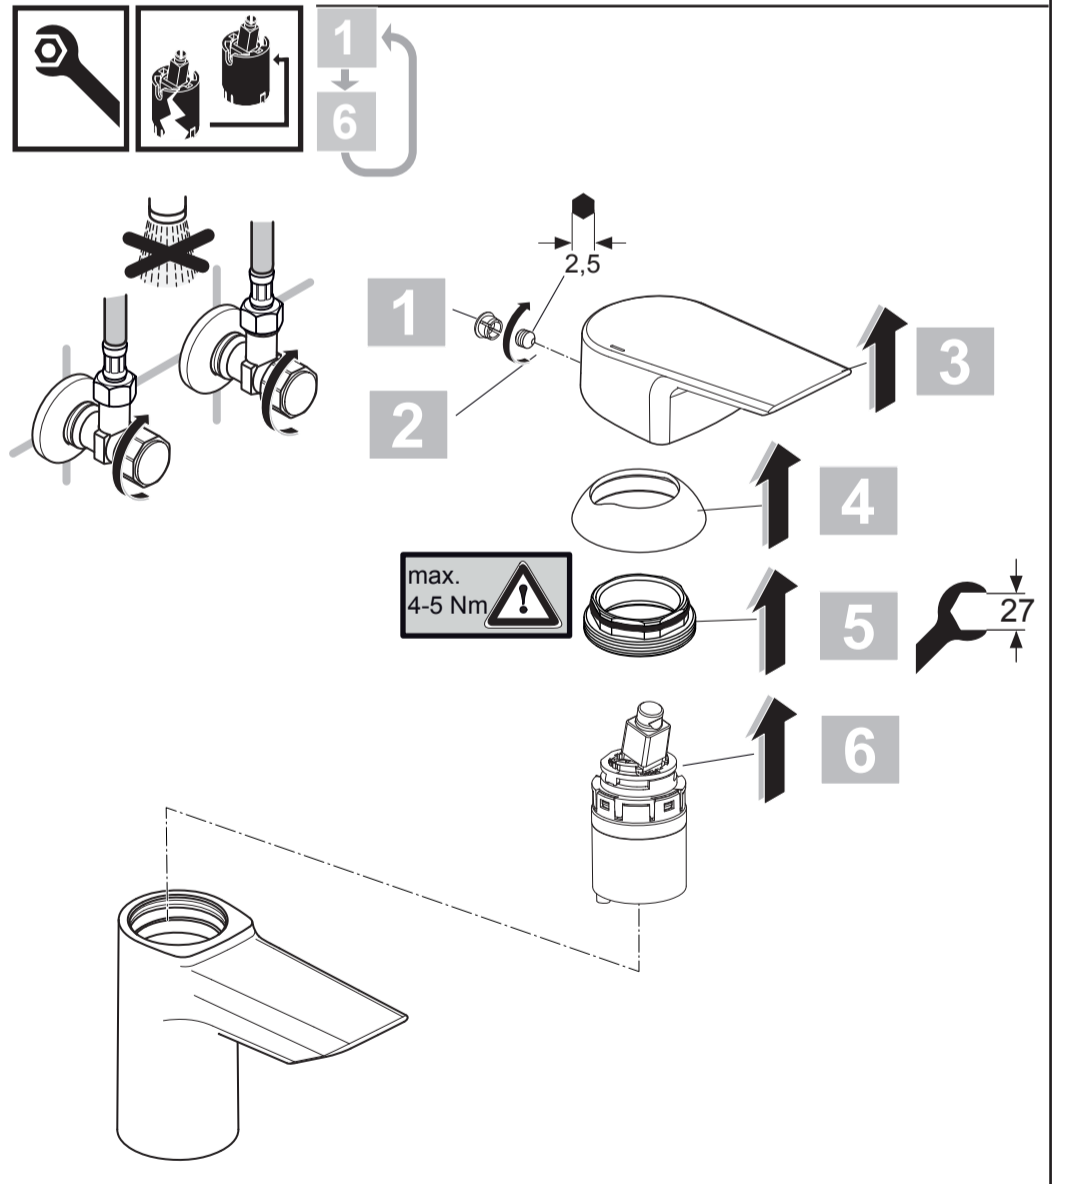

1120 / A 868 720
 Made in Germany

**A6566
 A6568**

**A6555
 A6557
 A6559**

A6563

**A6573
 A6575**

Ideal Standard International NV
 Corporate Village - Gent Building
 Da Vincilaan 2
 1935 Zaventem
 Belgium

www.idealstandardinternational.com