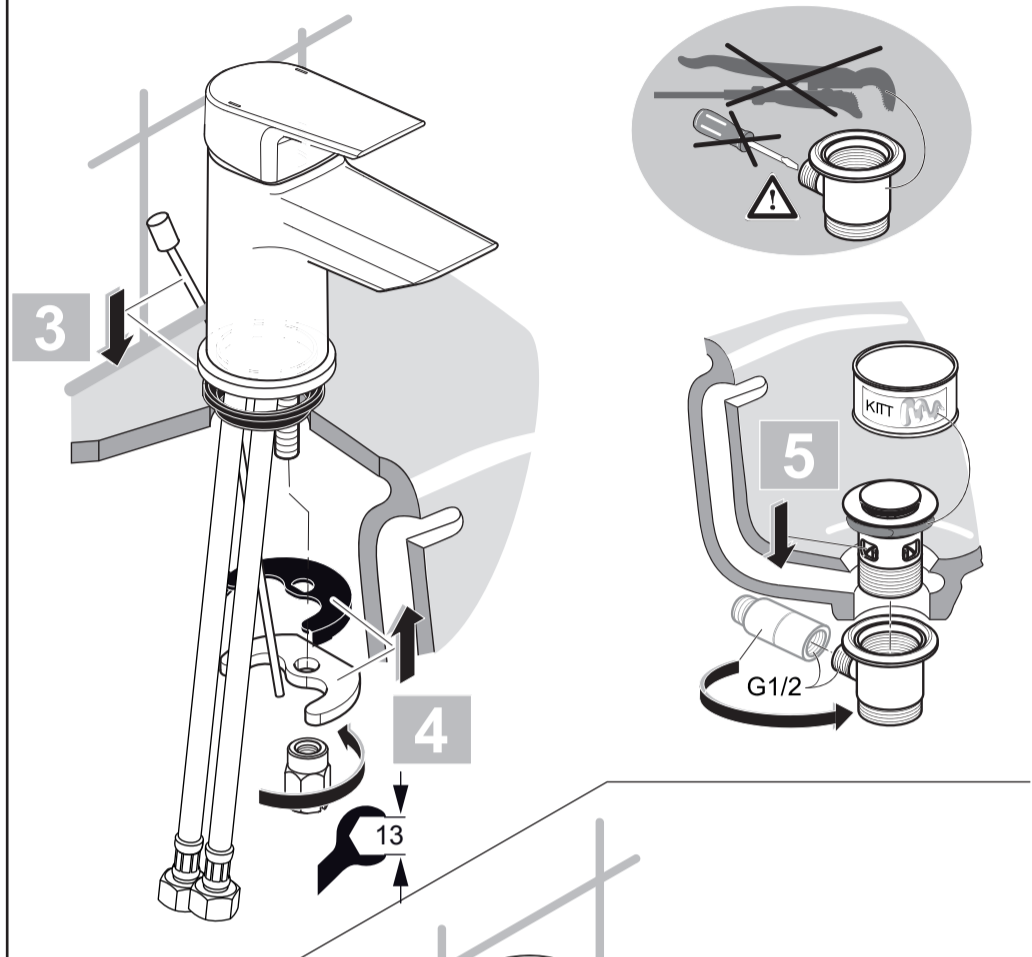

1120 / A 868 720
 Made in Germany

**A6566
 A6568**

**A6555
 A6557
 A6559**

A6563

**A6573
 A6575**

Ideal Standard International NV
 Corporate Village - Gent Building
 Da Vincilaan 2
 1935 Zaventem
 Belgium

www.idealstandardinternational.com