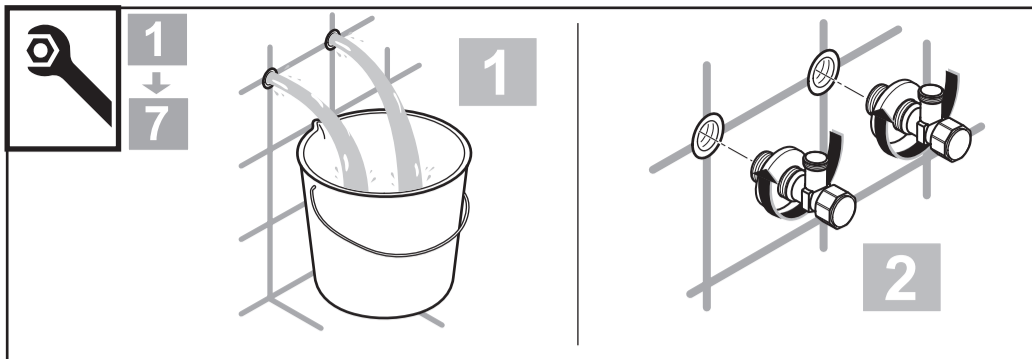

1120 / A 868 720
 Made in Germany

**A6566
 A6568**

**A6555
 A6557
 A6559**

A6563

**A6573
 A6575**

Ideal Standard International NV
 Corporate Village - Gent Building
 Da Vincilaan 2
 1935 Zaventem
 Belgium

www.idealstandardinternational.com