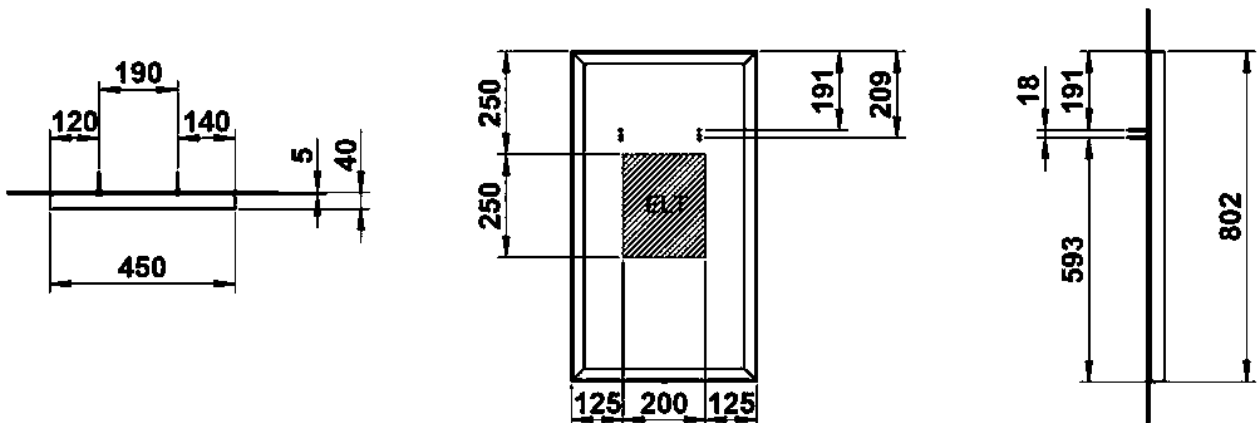

YVA

Mirror 450 mm, aluminium, indirect circumferential LED light, dimmable, 12.6 watt, luminous color 4000 Kelvin, including fixing set, LED converter, touch switch and auxiliary function

DIMENSIONS

Length	450 mm
Width	40 mm
Height	800 mm

COLOUR AND FINISH

■ 450 Black Matt

Net weight (kg) : 5

TECHNICAL DRAWINGS