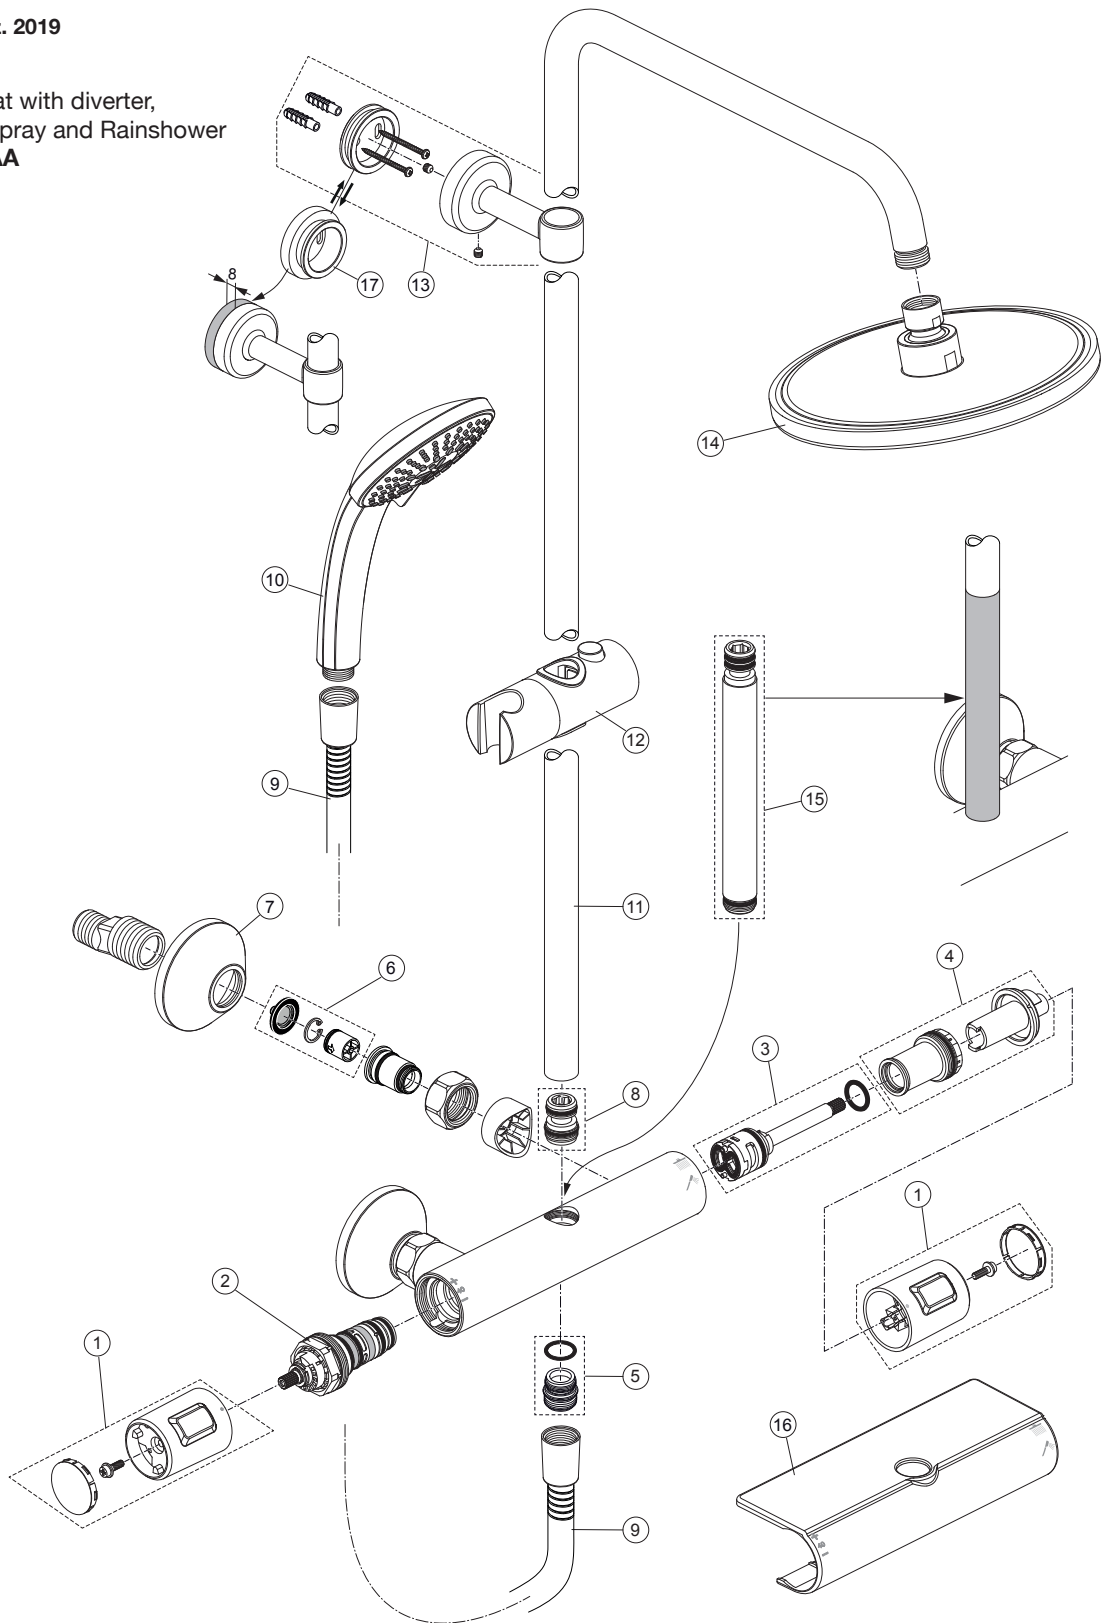

Produced from: Dez. 2019

Shower Thermostat with diverter,
shower bar, handspray and Rainshower
chrome **A7208AA**

| Pos. | Description | Part-Number | Qty. | Pos. | Description | Part-Number | Qty. |
|------|-----------------------------|---------------------|-------|------|-----------------------------|---------------------|-------|
| 1 | Handle cpl. | A 861 370 AA | 1 Set | 11 | Shower bar 1100 mm | A 861 377 AA | 1 pcs |
| 2 | Thermostatic Cartridge cpl. | A 861 371 NU | 1 pcs | 12 | Slider & holder f. handspr. | B 960 976 AA | 1 Set |
| 3 | Stop valve with diverter | A 861 375 NU | 1 Set | 13 | Wall fixation complete | A 861 331 AA | 1 pcs |
| 4 | Thread ring + stopring cpl. | A 861 376 NU | 1 Set | 14 | Headshower Ø200 | A 861 378 AA | 1 pcs |
| 5 | Nipple G1/2 outside cpl. | A 861 374 NU | 1 Set | 15 | Extension kit 150mm long | A 861 379 AA | 1 Set |
| 6 | Non-return valve | A 861 372 NU | 1 Set | | Extension kit 300mm long | A 861 380 AA | 1 Set |
| 7 | Escutcheon | A 960 914 AA | 1 pcs | 16 | Warp over shelf | A 861 383 AA | 1 pcs |
| 8 | Connection nipple cpl. | A 861 385 NU | 1 Set | 17 | Fixing plate extension 8mm | A 861 508 AA | 1 pcs |
| 9 | Shower hose 1600 mm | A 3330 AA | 1 pcs | | | | |
| 10 | Handspray Ø100-3F-8l/min | B 9403 AA | 1 pcs | | | | |