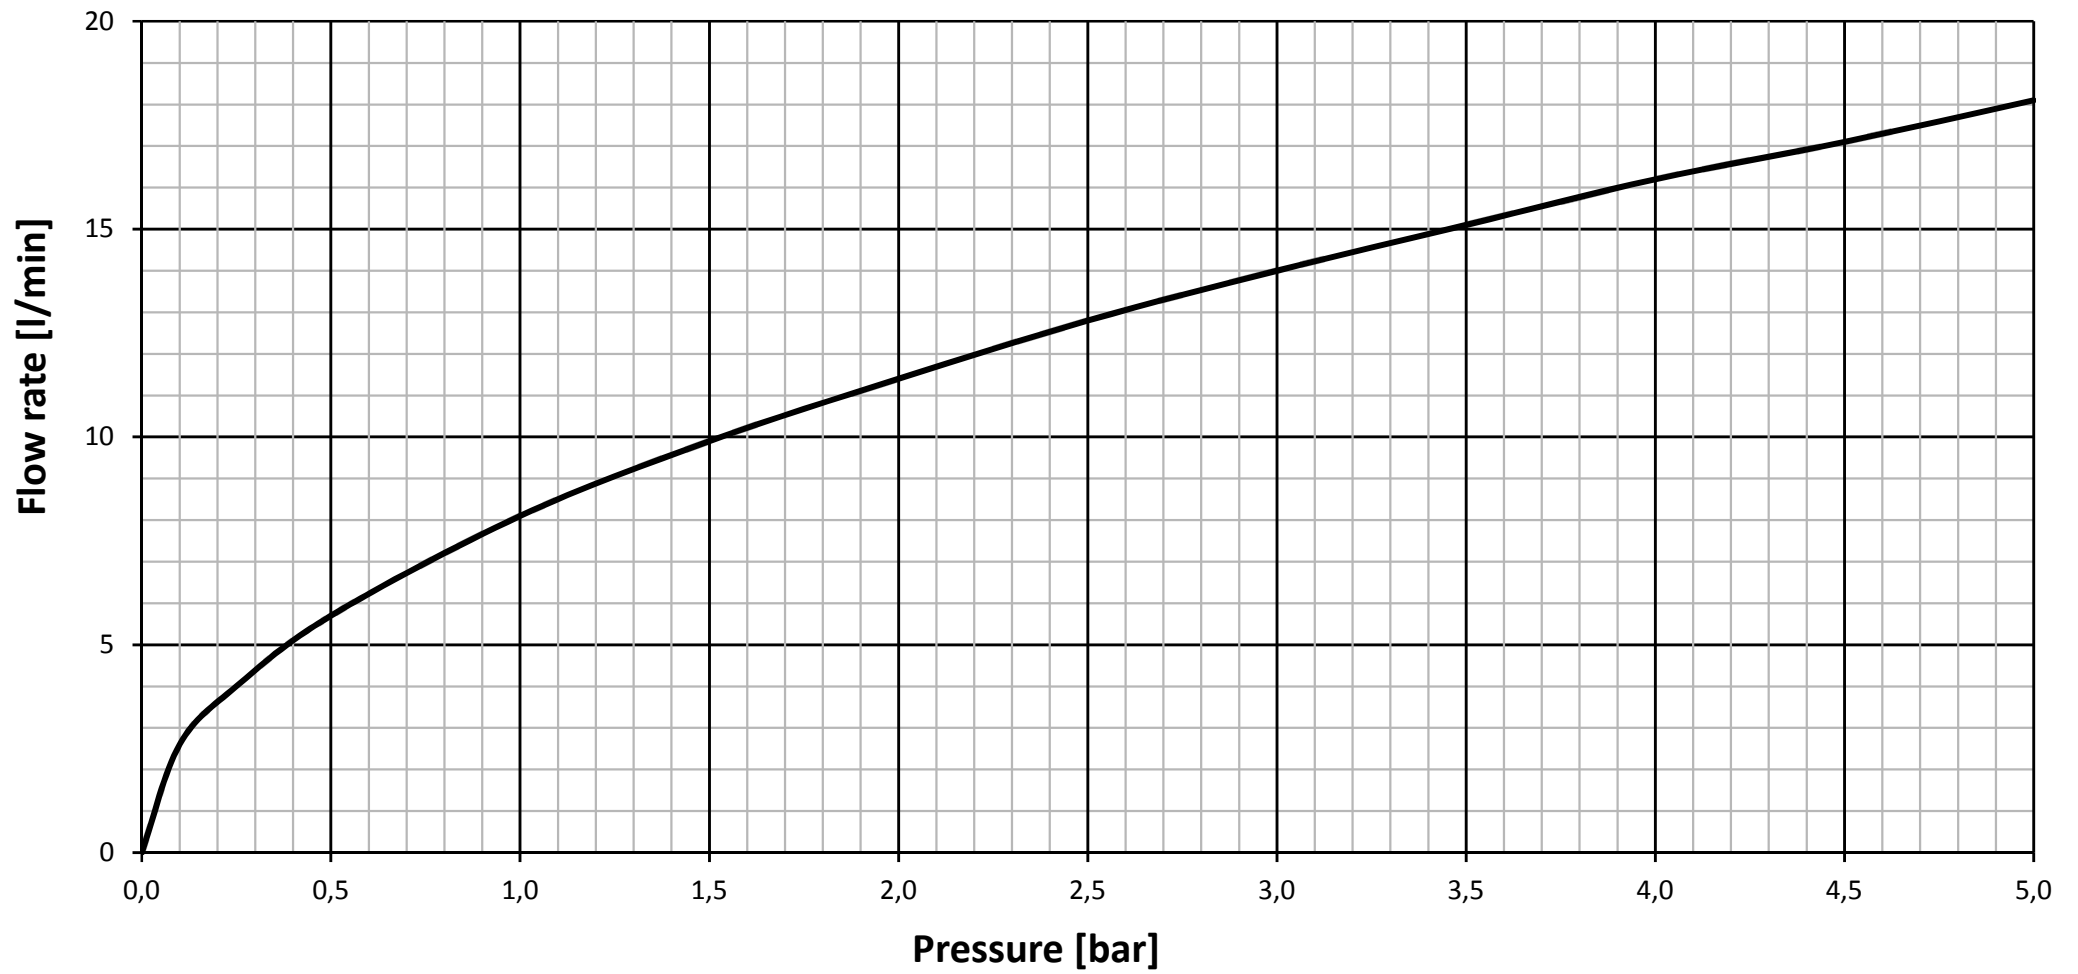

A6938AA - outlet series

— Flow rate in mixed water position