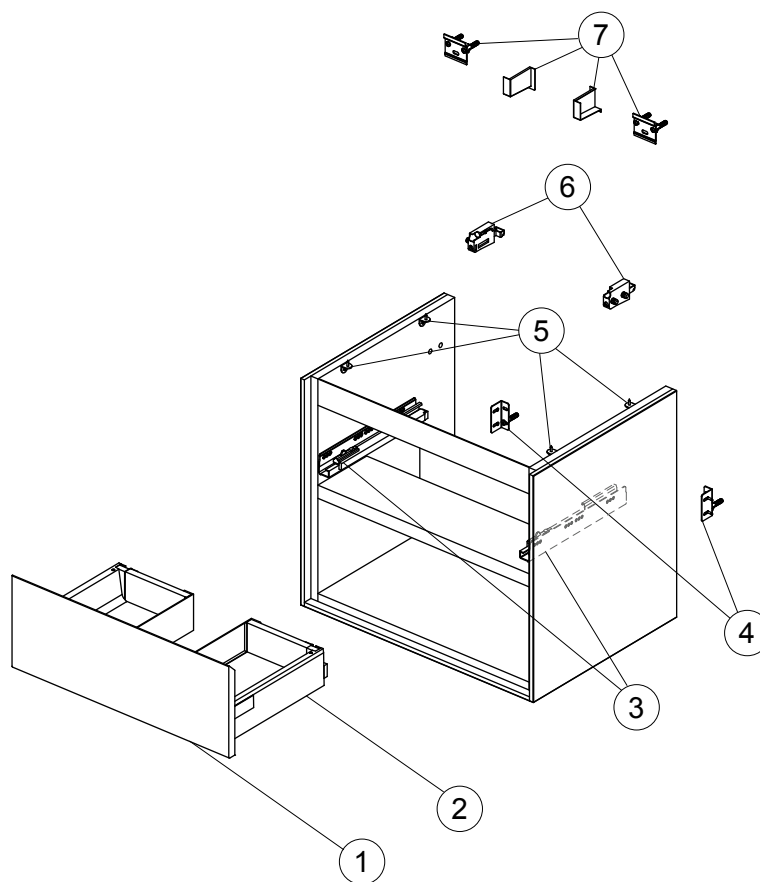

Item	Description	Colour/Finish		Code No.	Quantity
		Outside Finish	Accent Finish		
1	Drawer front panel OS 60	B2 - Glossy White KN - Glossy White EQ - Glossy Light Gray PS - Wood Light Gray UK - Wood Light Brown VY - Matt Dark Brown	Matt White Matt Light Gray Matt White Matt White Matt Light Brown Matt White	EF565B2 EF565B2 EF565EQ EF565PS EF565UK EF565VY	1
2	Upper drawer structure 60 Matt White			EF54767	1
3	Runner 300 KIT			EF53867	Pair
4	Safety KIT (Brackets, screws, plugs)			EF53967	10
5	TOP brackets KIT (Brackets & screws)			EF54067	17
6	Hanging brackets KIT BU			EF54167	Pair
7	Wall fixation KIT BU			EF54267	18

Item	Description	Colour/Finish		Code No.	Quantity
		Outside Finish	Accent Finish		
1	Drawer front panel OS 60	B2 - Glossy White KN - Glossy White EQ - Glossy Light Grey PS - Wood Light Grey UK - Wood Light Brown VY - Matt Dark Brown	Matt White Matt Light Grey Matt White Matt White Matt Light Brown Matt White	EF671B2 EF671B2 EF671EQ EF671PS EF671UK EF671VY	1
2	Upper drawer structure 60 Matt White			EF65367	1
3	Runner 300 KIT			RV07467	Pair
4	Safety KIT (Brackets, screws, plugs)			TV38767	12
5	TOP brackets KIT (Brackets & screws)			TV38367	12
6	Hanging brackets KIT 1			RV08267	Pair
7	Wall fixation KIT 1			RV08167	12