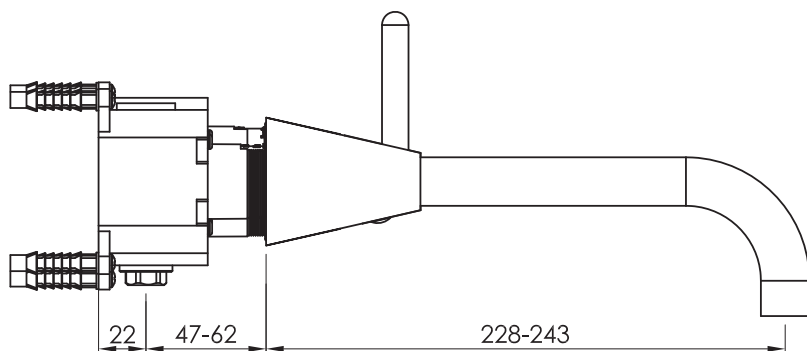

JEE-O cone wall basin mixer

Article code:

900-1500

● Brushed

900-1506

● PVD coated gun metal

Material:

Stainless Steel r304

Cleaning instructions:

download JEE-O shower and taps manual on our website: www.jee-o.com

Cartridge:

Sedal/Kerox ceramic mixing cartridge (35mm), item code 005-0101

Flow at water of 100,4°F:

10l p/m at 3Bar pressure

Pressure:

Recommended working pressure 3Bar

Connection:

Thread:

4 x G 1/2" (ø15mm / 0.6")
British Standard Pipe (BSP)

Dimension package:

Total weight:

Package weight:

L 33 x W 24 x H 16 cm

3.1 kg

0.5 kg

7 year warranty - The general conditions can be found on our website: www.jee-o.com/downloads

HS code:

84248970