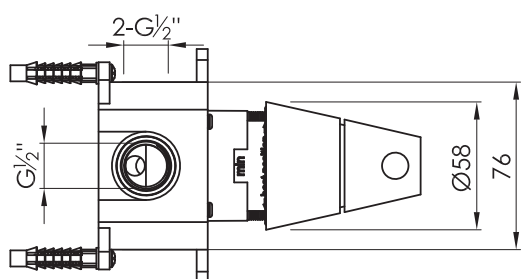

JEE-O cone wall basin mixer

Article code:

900-1500

● Brushed

900-1506

● PVD coated gun metal

Material:

Stainless Steel r304

Cleaning instructions:

download JEE-O shower and taps manual on our website: www.jee-o.com

Cartridge:

Sedal/Kerox ceramic mixing cartridge (35mm), item code 005-0101

Flow at water of 100,4°F:

10l p/m at 3Bar pressure

Pressure:

Recommended working pressure 3Bar

Connection:

Thread:

4 x G 1/2" (ø15mm / 0.6")
British Standard Pipe (BSP)

Dimension package:

Total weight:

Package weight:

L 33 x W 24 x H 16 cm

3.1 kg

0.5 kg

7 year warranty - The general conditions can be found on our website: www.jee-o.com/downloads

HS code:

84248970