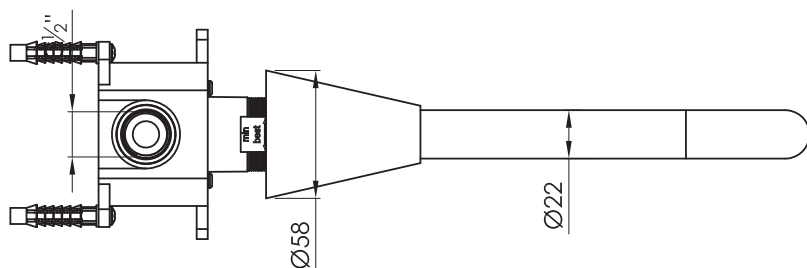

JEE-O cone wall basin mixer

Article code:

900-1500

● Brushed

900-1506

● PVD coated gun metal

Material:

Stainless Steel r304

Cleaning instructions:

download JEE-O shower and taps manual on our website: www.jee-o.com

Cartridge:

Sedal/Kerox ceramic mixing cartridge (35mm), item code 005-0101

Flow at water of 100,4°F:

10l p/m at 3Bar pressure

Pressure:

Recommended working pressure 3Bar

Connection:

Thread:

4 x G 1/2" (ø15mm / 0.6")
British Standard Pipe (BSP)

Dimension package:

Total weight:

Package weight:

L 33 x W 24 x H 16 cm

3.1 kg

0.5 kg

7 year warranty - The general conditions can be found on our website: www.jee-o.com/downloads

HS code:

84248970