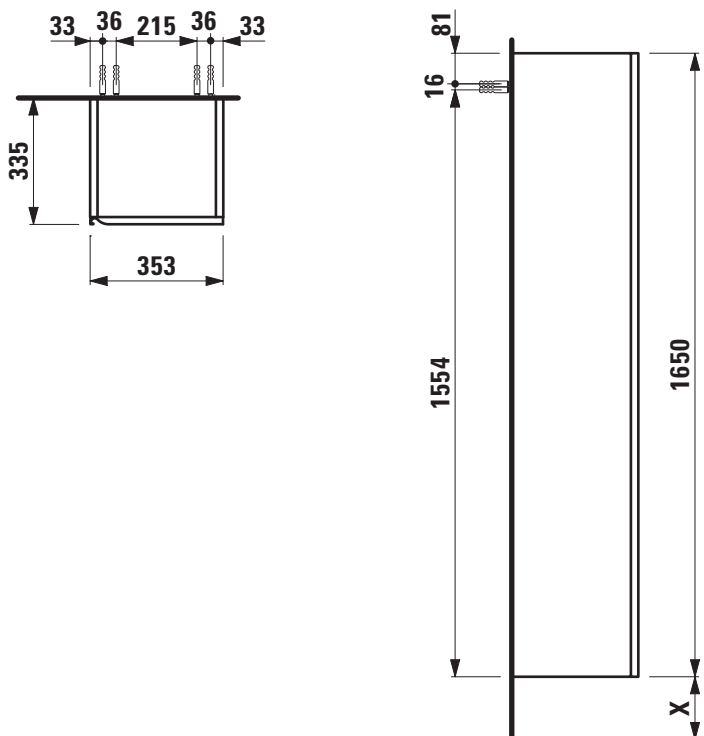

TECHNICAL DATA

Order no.	421652/ door hinge right	Specification	1 door (soft-close mechanism) 4 glass shelves (fixed)
Dimensions (WxHxD)	353 x 1650 x 335 mm	Weight	36,5 kg
Specification	Body/Front – 19 mm MDF panels, lacquered or PVC furniture foil (only 267 – Wild oak) back panel, top and bottom panel melamine anthracite White: Interior; front and side panels melamine white Traffic grey, Wild oak: Interior; front and side panels melamine anthracite Cappuccino, Specialcolor, Multicolor: Interior; front and side panels lacquered integrated aluminium handle lacquered in body color or anthracite (only 267 – Wild oak)	Mounting acc. incl.	Installation set for furniture, order no. 492171
		Mounting information	The walls installed on must meet the requirements of the furniture in terms of weight and the supplied fastening elements. If this cannot be guaranteed another method of installation needs to be chosen.
		Colours Body/Front	260 – White matt 266 – Traffic grey 267 – Wild oak 465 – Cappuccino 990 – Specialcolor lacquered selection 999 – Multicolor lacquered selection

TECHNICAL DRAWINGS / S 1 : 20

X = The exact height must be set during installation.