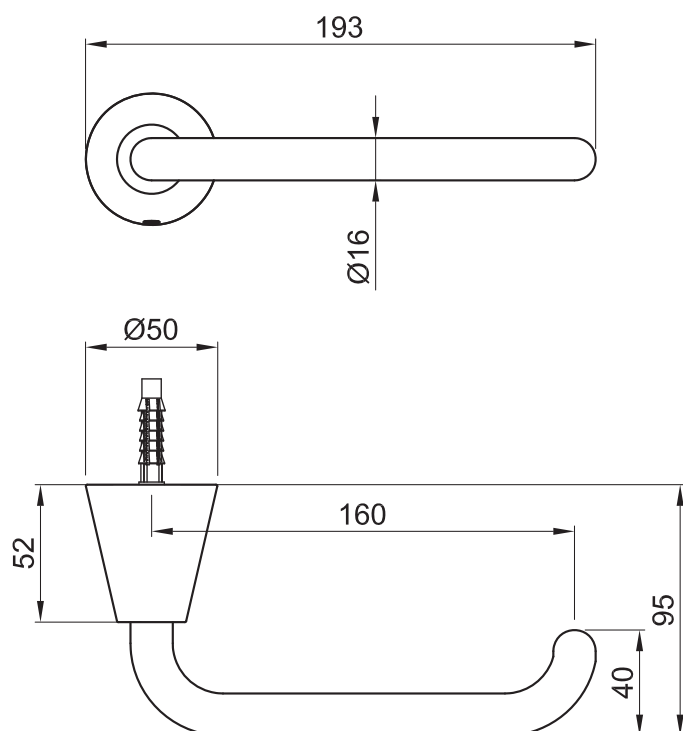

JEE-O cone toilet roll holder

Article code:

901-0010

● Brushed

901-0016

● PVD coated gun metal

Material:

Stainless Steel r304

Cleaning instructions:

download JEE-O shower and taps manual on our website: www.jee-o.com

Dimension package:

L 21 x W 10 x H 6 cm

Total weight:

0,55 kg

Package weight:

0.8 kg