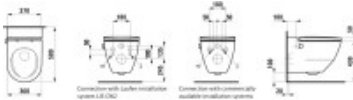

Laufen cleanet Navia Shower Toilet, wall-hung, rimless, washdown, incl. seat and cover, H8206014000001

2304,40 € *

* Preise inkl. gesetzlicher MwSt. zzgl. Versandkosten

Marke: LAUFEN

Bestell-Nr.: LAH8206014000001

Laufen cleanet Navia Shower Toilet, wall-hung, rimless, washdown, incl. seat and cover, H8206014000001

- DIMENSIONS

- Length: 580 mm
- Width: 370 mm
- Height: 380 mm

- CHARACTERISTICS

- Control panel: Fixed
- Fixing kit: Included
- Flushing system: Washdown
- Installation type: Wall-hung
- Outlet type: Horizontal
- Removable seat and cover
- Rim type: Rimless

- SPECIFICATION TEXT

- Rated voltage 220 to 240 V, 50/60 Hz
- Power consumption in use max. 1150 W
- Protection rating IPX4
- Protection class I
- Direct connection by NYM cable possible
- Operating temperature range +5 to +40 °C
- Water flow pressure range 0.1 to 1 MPa
- Flow rate max. 3.5L/min
- Shower 7 pressure levels
- Shower 7 temperature levels via app
- Drinking water standards EN 1717
- Compatible with Laufen LIS and commercial installation systems, see compatibility list

Artikeleigenschaften

Farbe:	weiss mit Beschichtung
Breite:	360
Tiefe:	580
Höhe:	380
Typ:	Dusch-WC