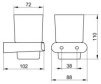

Keuco Echkristallglas Elegance 11650 lose, 11650009000 von Keuco für #price# bei neuesbad.de kaufen. ☐ Kauf auf Rechnung ☐ Individuelle Beratung ☐ Mehrfach ausgezeichnete Shop ☐ jetzt kaufen

KEUCO Elegance Echkristall-Glas zu 11650, 11650009000

Design-Erfolg mit Kontur. Zum Designverständnis von KEUCO gehört das Streben nach einer klassisch-modernen Ästhetik, die zu jeder Zeit zeitgemäß wirkt.

Details:

Echkristall-Glas
- 72x72x110mm